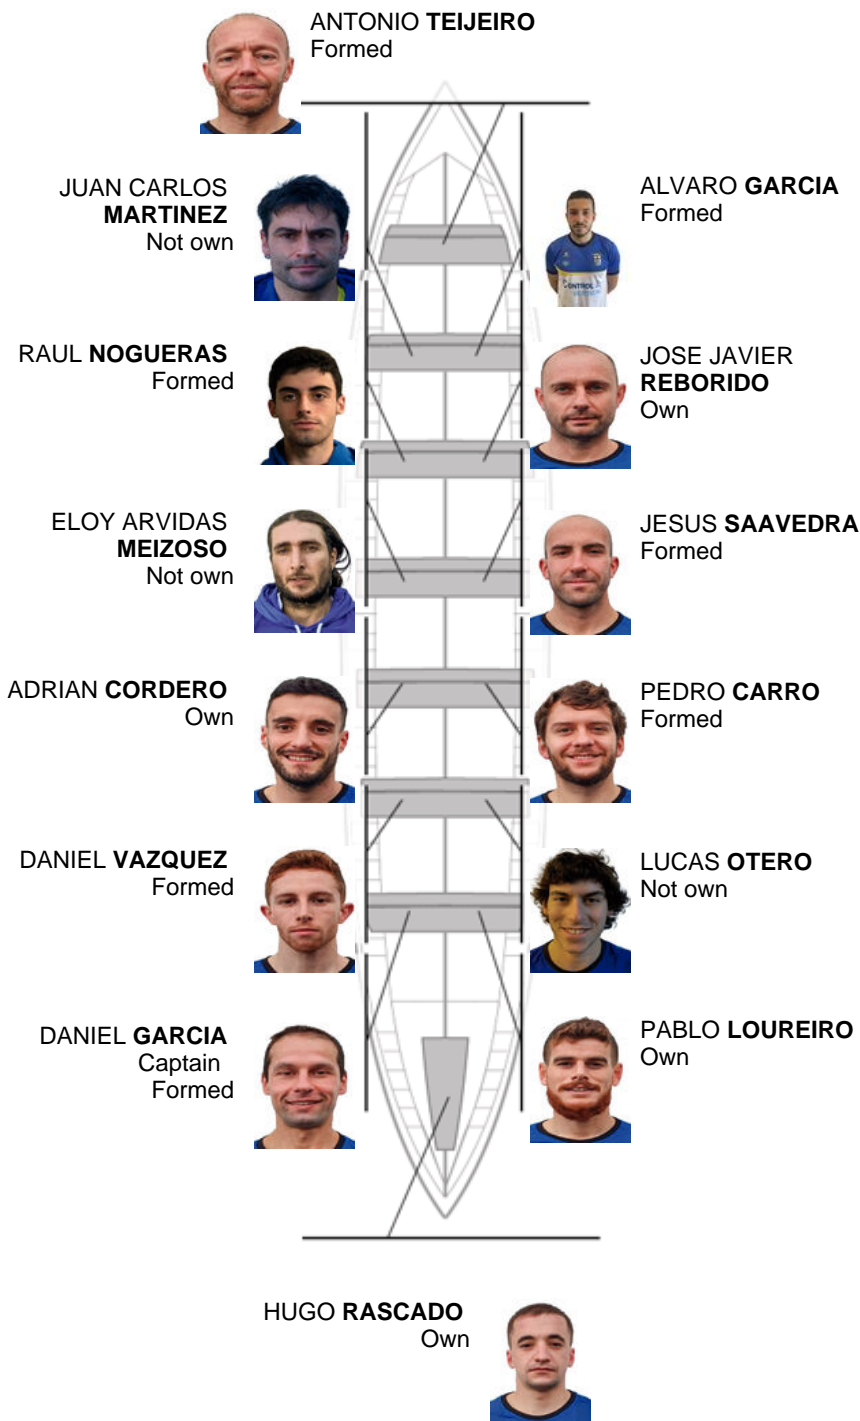

	Club	Time	Dif.	%	Points
2	CLUB DE REMO DE ARES	19:48,60	00:07.48	100.63%	9

Coach
JOSE MANUEL
PELAEZ BOTAS

Delegate
JUAN
VIDAL GARCIA

Firma y sello

Subtitutes

~~Blipper~~
~~BERNABE~~ DEL
~~BERNABE~~ NEGRO
GARCIA
Own
Not own