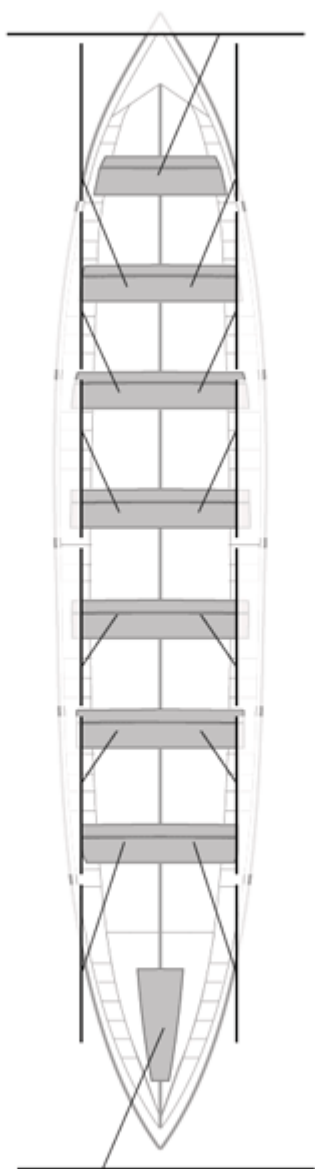

	Club	Temp	Dif	%	Points
6	ARKOTE	21:12,22	00:36,25	102.93%	7

Image not found or type unknown

Coach

Image not found or type unknown

Delegue

Firma y sello

Supleánts

Formé:

Prope:

Non prope: