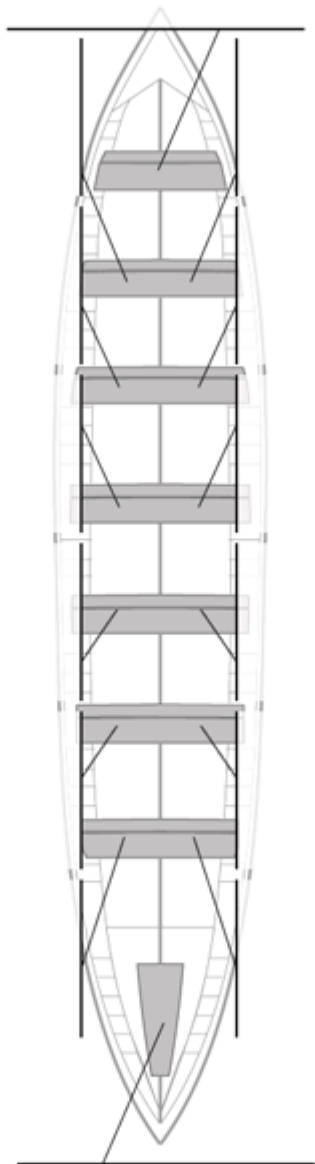

	<b>Club</b>	<b>Temp</b>	<b>Dif</b>	<b>%</b>	<b>Points</b>
11	ARKOTE	21:02,01	01:18,24	106.61%	2

Image not found or type unknown

Coach

Image not found or type unknown

Delegue

Firma y sello

### Supleánts

**Formé:**

**Prope:**

**Non prope:**