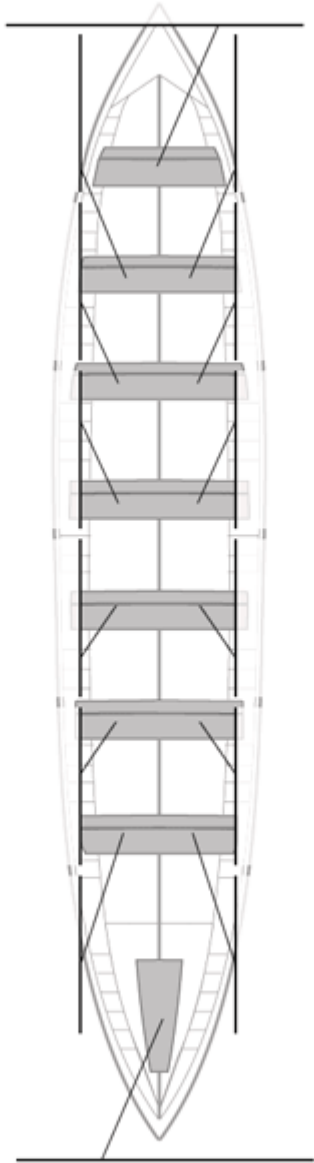

	Club	Temp	Dif	%	Points
9	ARKOTE	20:17,87	00:52,33	104.49%	4

Image not found or type unknown

Coach

Image not found or type unknown

Delegue

Firma y sello

Supleánts

Formé:

Prope:

Non prope: