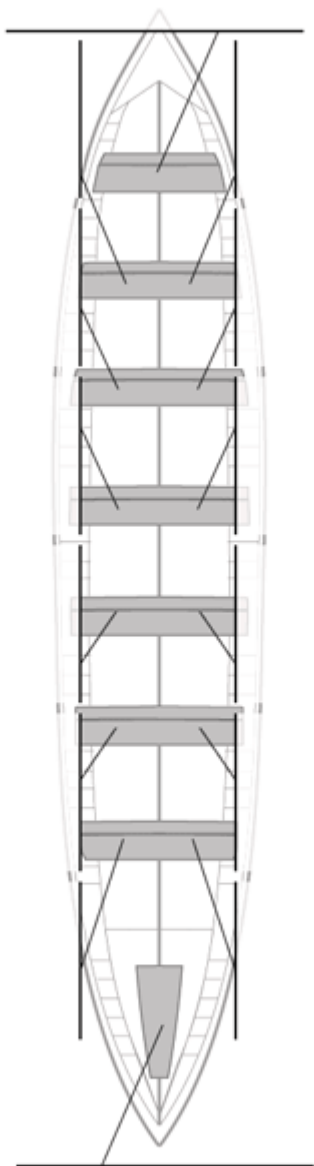

Club	Tempo	A favor	%	Puntos
10	ARKOTE	20:23,88	00:28,02	102.34%	3

Image not found or type unknown

Adestrador

Image not found or type unknown

Delegado

Firma e sello

Suplentes

Canteirás:

Propios:

Non propio: