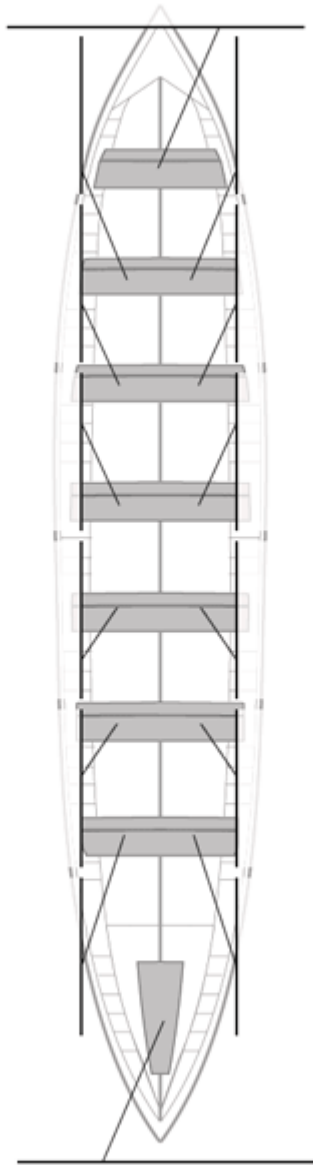

08-02-2008 / **Getxoko Estropaden XXX. Ikurriña - Scoring**

	Club	Time	Dif.	%	Points
5	ZARAUTZ GESALAGA-OKELAN	20:13,26	00:29,49	102.49%	8

Image not found or type unknown

Coach

Image not found or type unknown

Delegate

Firma y sello

Subtitutes

Formed:

Own:

Not own: