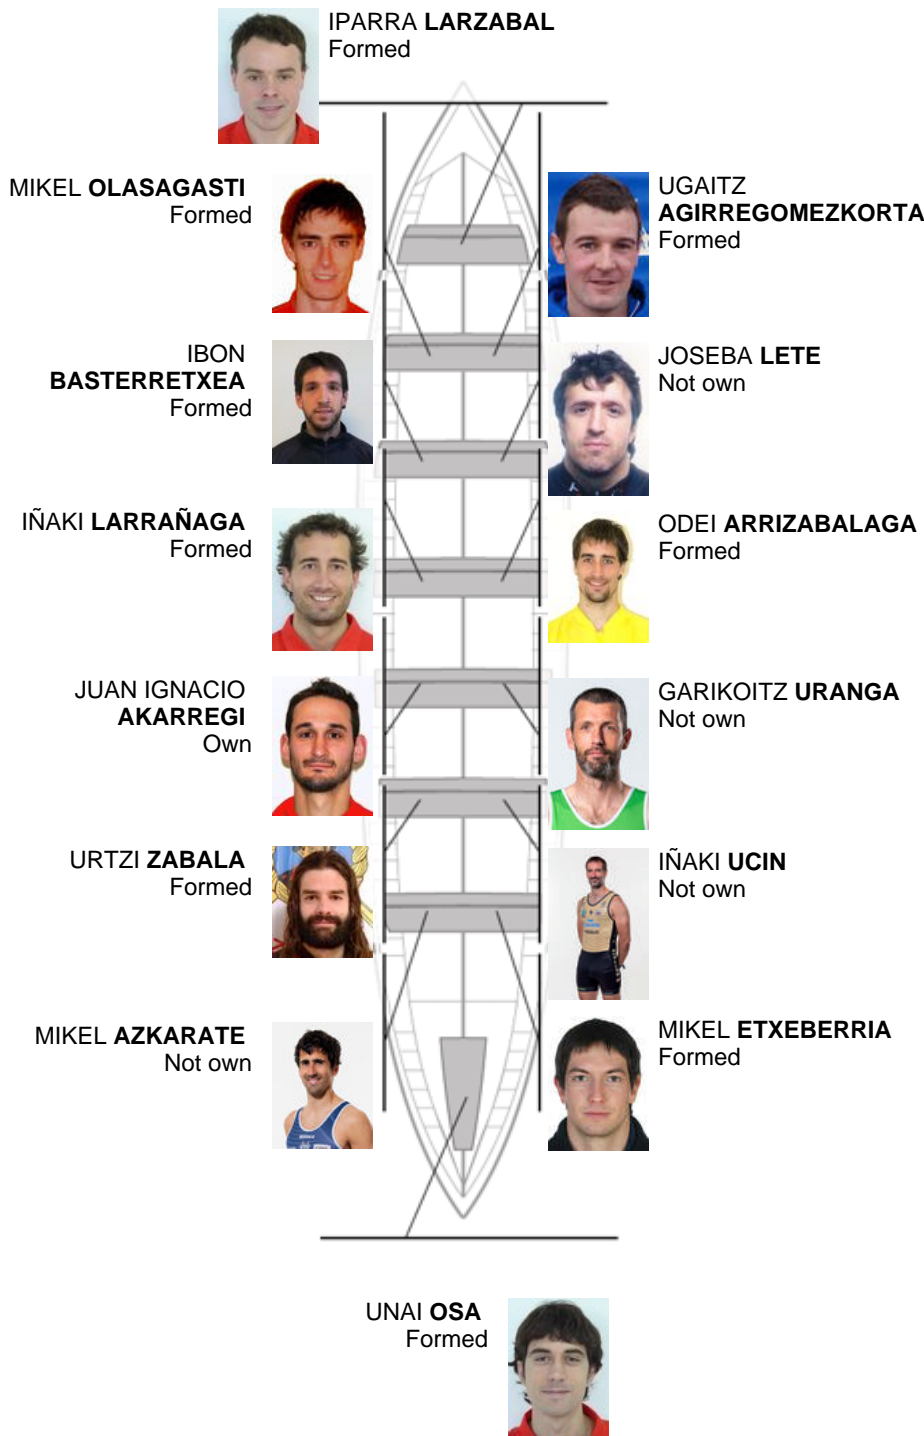

	Club	Time	Dif.	%	Points
10	ZUMAIA	19:57,06	00:42.01	103.63%	3

Coach
Luis Mari
Olasagasti

Delegate
LUIS MARI
GOIKOETXEA

Firma y sello

Subtitutes

Skipper
JOKIN GABILDE
Boatman

Formed:9
Own: 1
Not own: 4