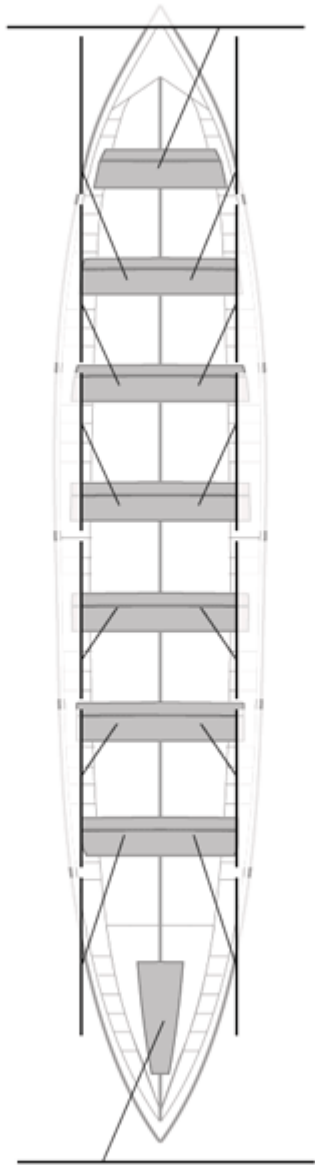

25-09-2005 / **Play Off Ascenso ACT J2 - Play-off**

	Club	Tiempo	A favor	%	Puntos
2	ZUMAIA	20:11,10	00:19,66	101.65%	3

Image not found or type unknown

Entrenador

Image not found or type unknown

Delegado

Firma y sello

Suplentes

Canteranos:

Propios:

No propios: