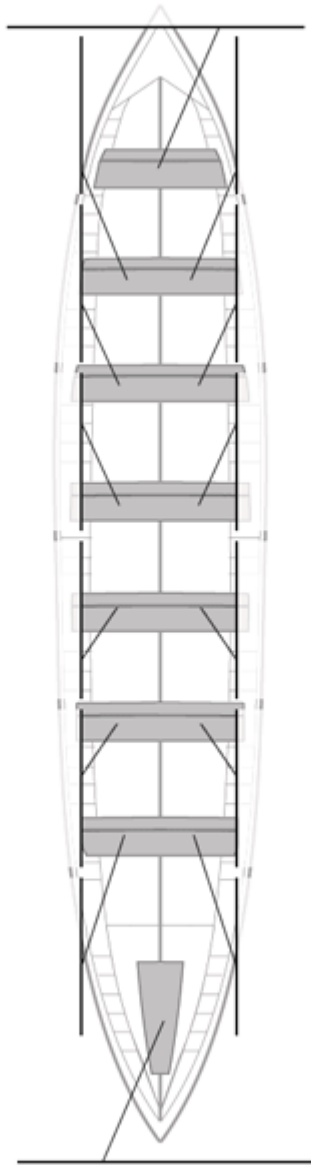

16-09-2006 / XI Bandera Villa de Laredo - Puntuable

	Club	Temp	Dif	%	Points
6	ZUMAIA	21:10,85	00:26,84	102.16%	7

Image not found or type unknown

Coach

Image not found or type unknown

Delegue

Firma y sello

**Supleánts**

**Formé:**

**Prope:**

**Non prope:**