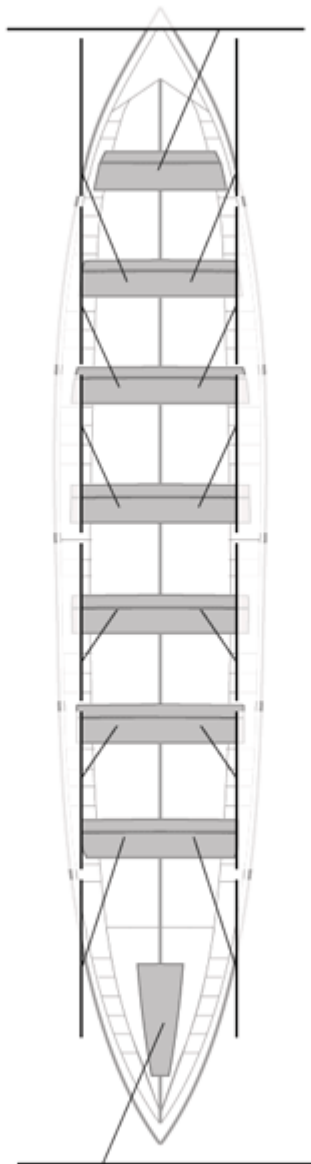

	Club	Temp	Dif	%	Points
5	ZUMAIA	21:31,96	00:25,47	102.01%	8

Image not found or type unknown

Coach

Image not found or type unknown

Delegue

Firma y sello

### Supleánts

Formé:

Prope:

Non prope: