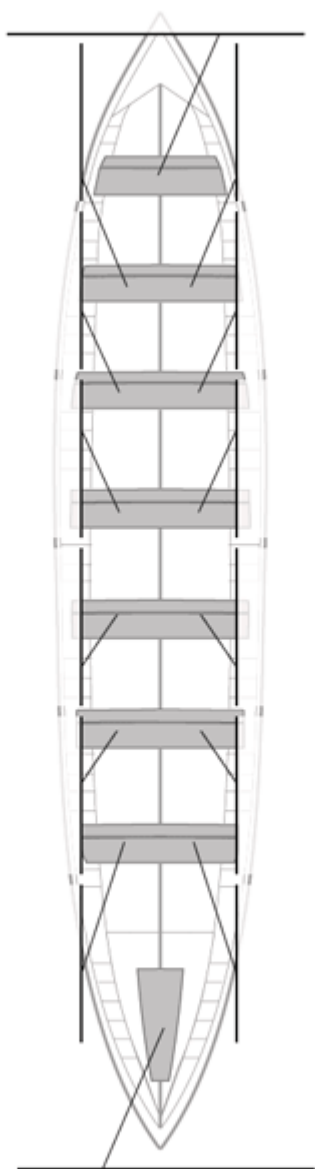

	Club	Temp	Dif	%	Points
7	ZUMAIA	20:02,14	00:36,60	103.14%	6

Image not found or type unknown

Coach

Image not found or type unknown

Delegue

Firma y sello

Supleánts

Formé:

Prope:

Non prope: