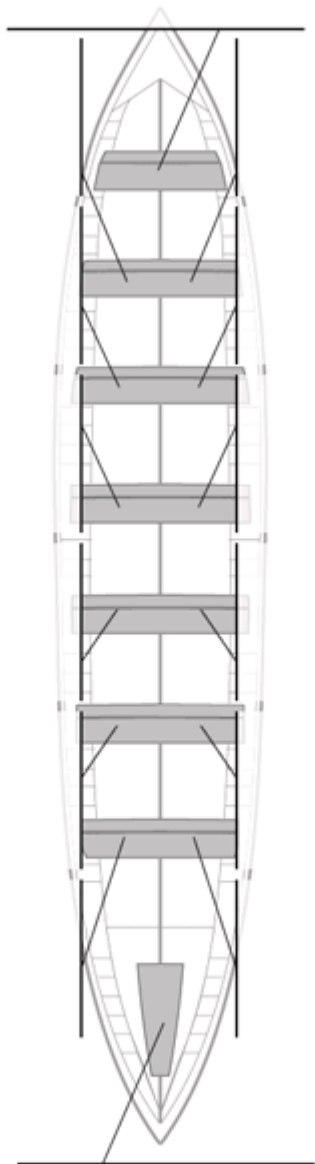

Club	Tempo	A favor	%	Puntos
8	ZUMAIA	19:45,66	00:28,66	102.48%	5

Image not found or type unknown

Adestrador

Image not found or type unknown

Delegado

Firma e sello

Suplentes

Canteirans:

Propios:

Non propio: