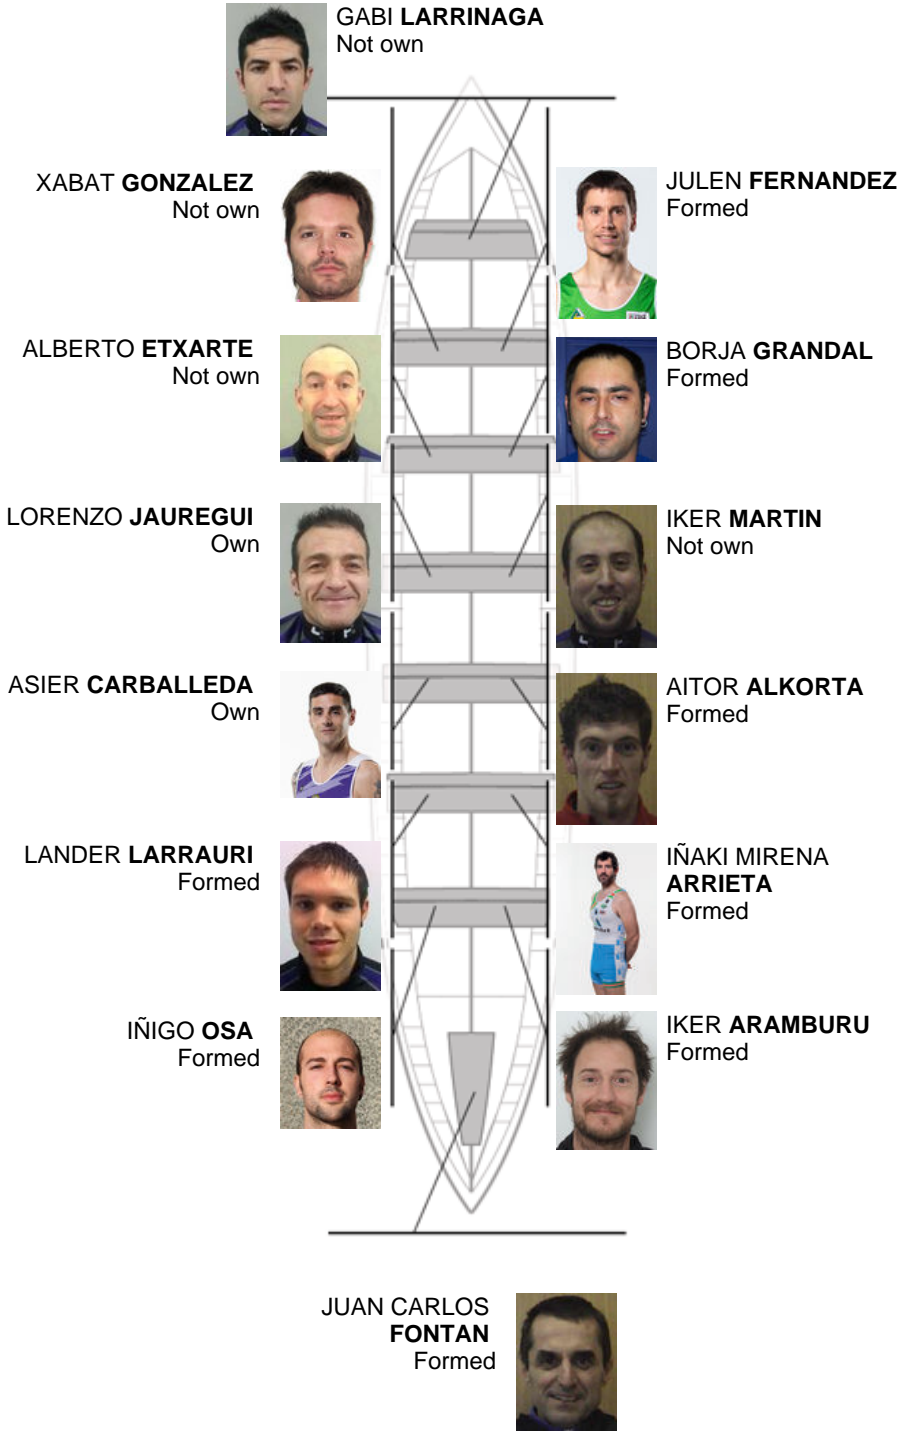

	Club	Time	Dif.	%	Points
8	SAN PEDRO - HARRI	19:53,38	00:24.78	102.12%	5

Coach
GABI
LARRINAGA

Delegate
JOSE MANUEL
OYARBIDE

Firma y sello

Subtitutes

Rower
NIKOLAI
BORRERO

Not used

Formed:8