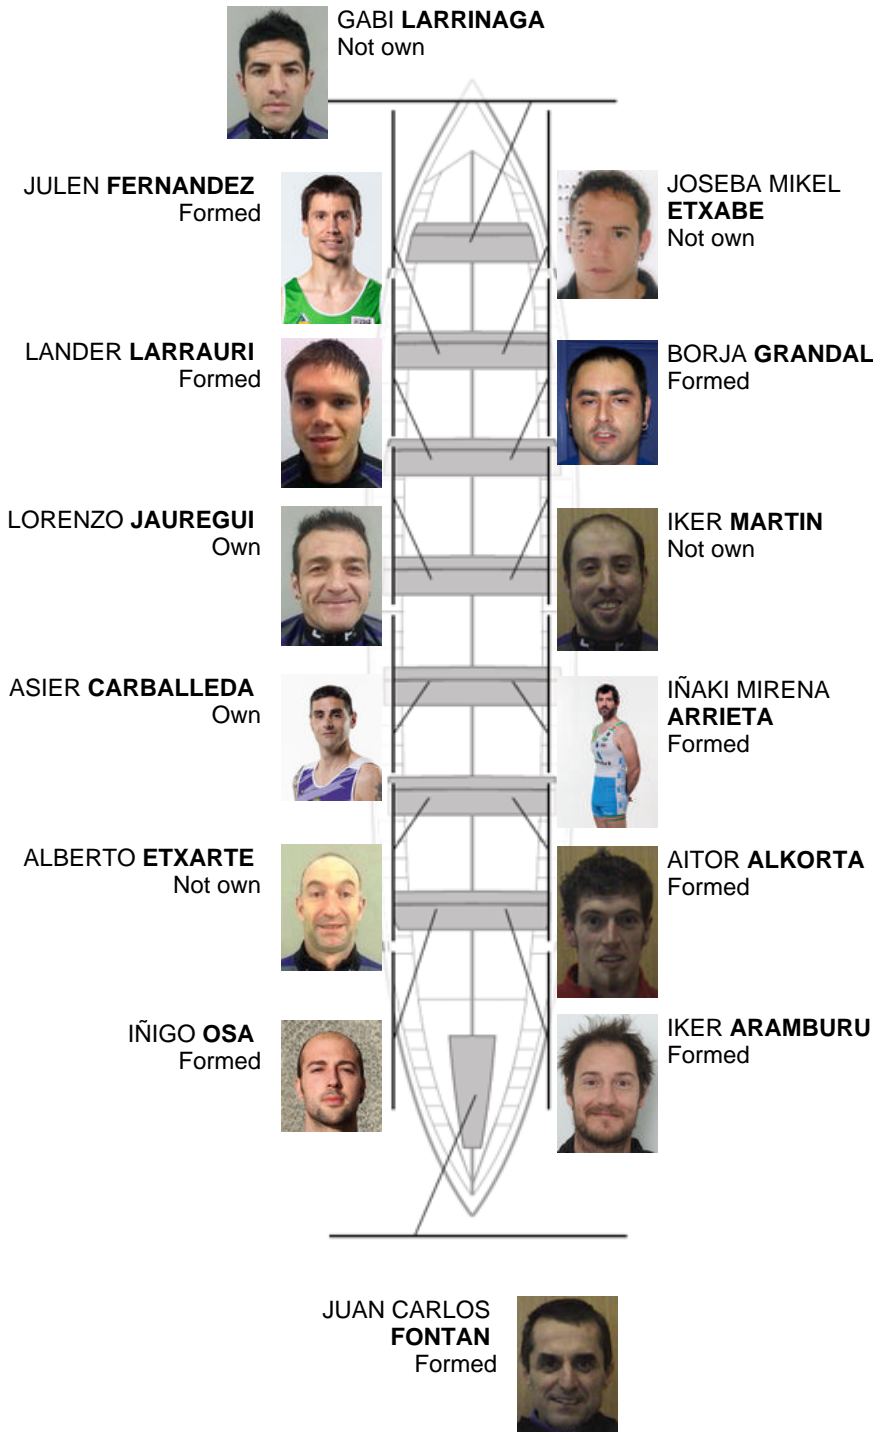

07-25-2010 / Kepa Deun Arratzalearen Kofradia XVI. Ikurriña - Scoring

	Club	Time	Dif.	%	Points
4	SAN PEDRO - HARRI	19:35,00	00:11.98	101.03%	9

Coach  
GABI  
LARRINAGA

Delegate  
JOSE MANUEL  
OYARBIDE

Firma y sello

Subtitutes

Rower  
NORKANDEARICIO  
BORRUEZ  
Not own

Formed: 8  
Own: 2  
Not own: 4