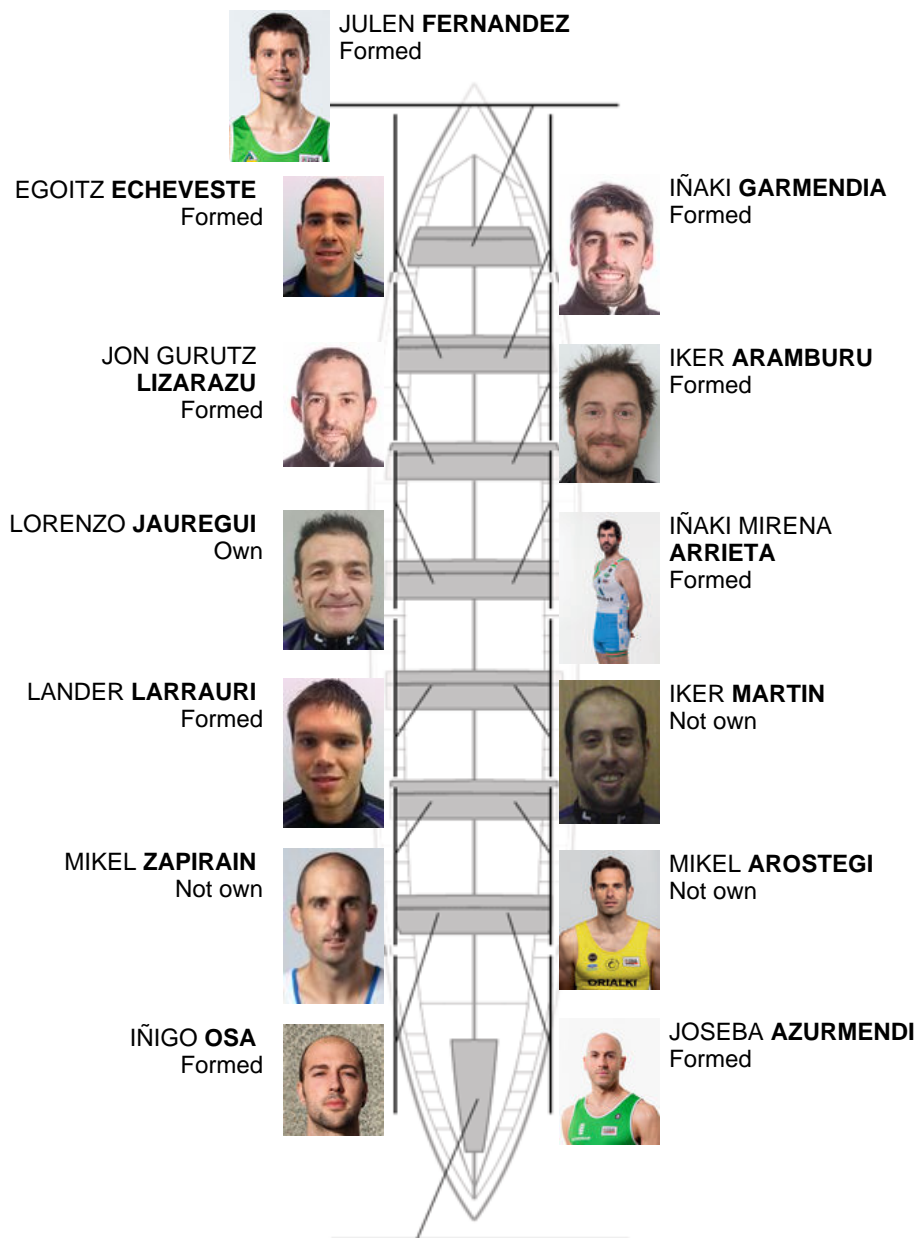

	Club	Time	Dif.	%	Points
0	SAN PEDRO - HARRI	00:00,00			0

Coach  
GABI  
LARRINAGA

Delegate  
JOSETXO  
ARANBURU

Firma y sello

### Subtitutes

Rower  
~~ALBERTO~~  
~~BERNABE~~  
MAYOZ  
Not own  
Not own

Formed:10

Own: 1

Not own: 3