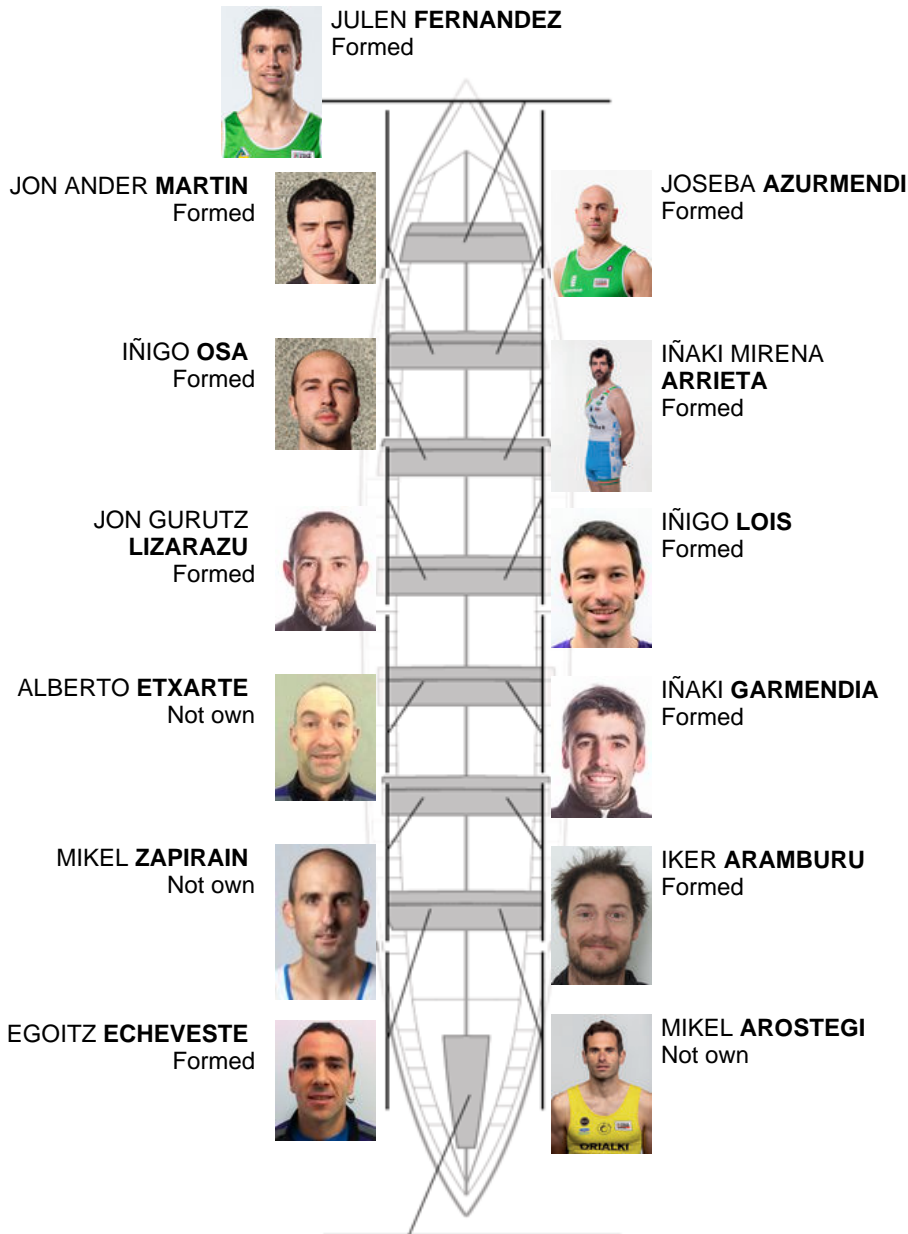

09-17-2011 / Bermeo Hiriko XXIX. Ikurriña - Scoring

	Club	Time	Dif.	%	Points
8	SAN PEDRO - HARRI	21:23,96	00:59.86	104.89%	5

Coach  
GABI  
LARRINAGA

Delegate  
JOSE MANUEL  
OYARBIDE

Firma y sello

Subtitutes

Rower  
~~ALBERTO ETXARTE~~  
~~ALBERTO ETXARTE~~  
MAYOZ  
Not own

Formed: 11  
Own:  
Not own: 3