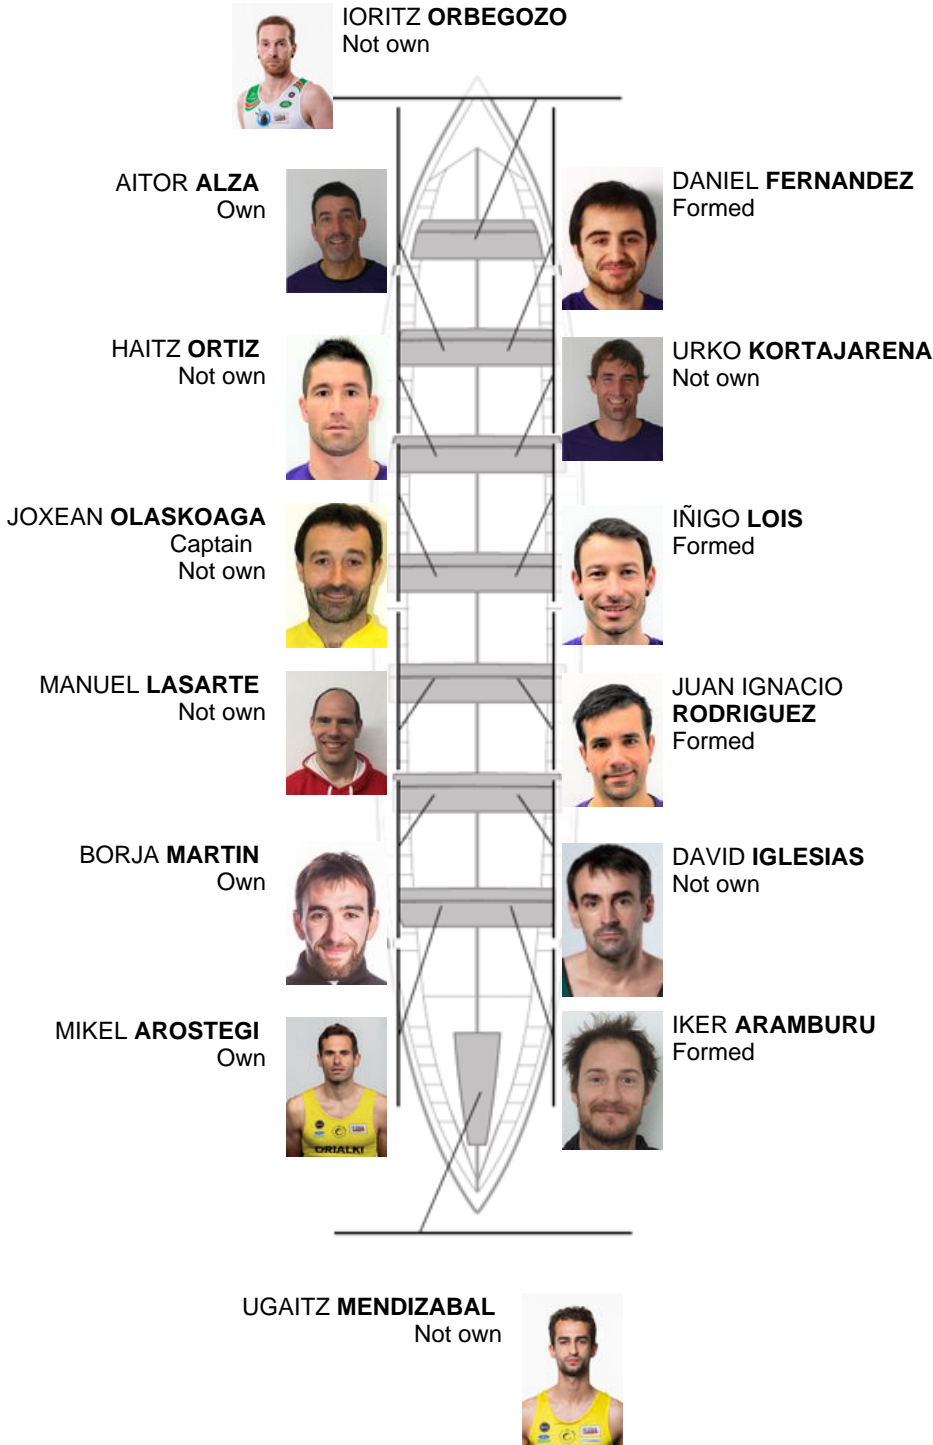

07-12-2015 / IV Bandera Eusko Label - Scoring

	Club	Time	Dif.	%	Points
8	SAN PEDRO - HARRI	20:57,24	00:43.58	103.59%	5

Coach
AITOR
BALDA

Delegate
JOSE MANUEL
OYARBIDE

Firma y sello

Subtitutes

Rower
~~MANUEL~~
~~OLASOAGA~~
Owned