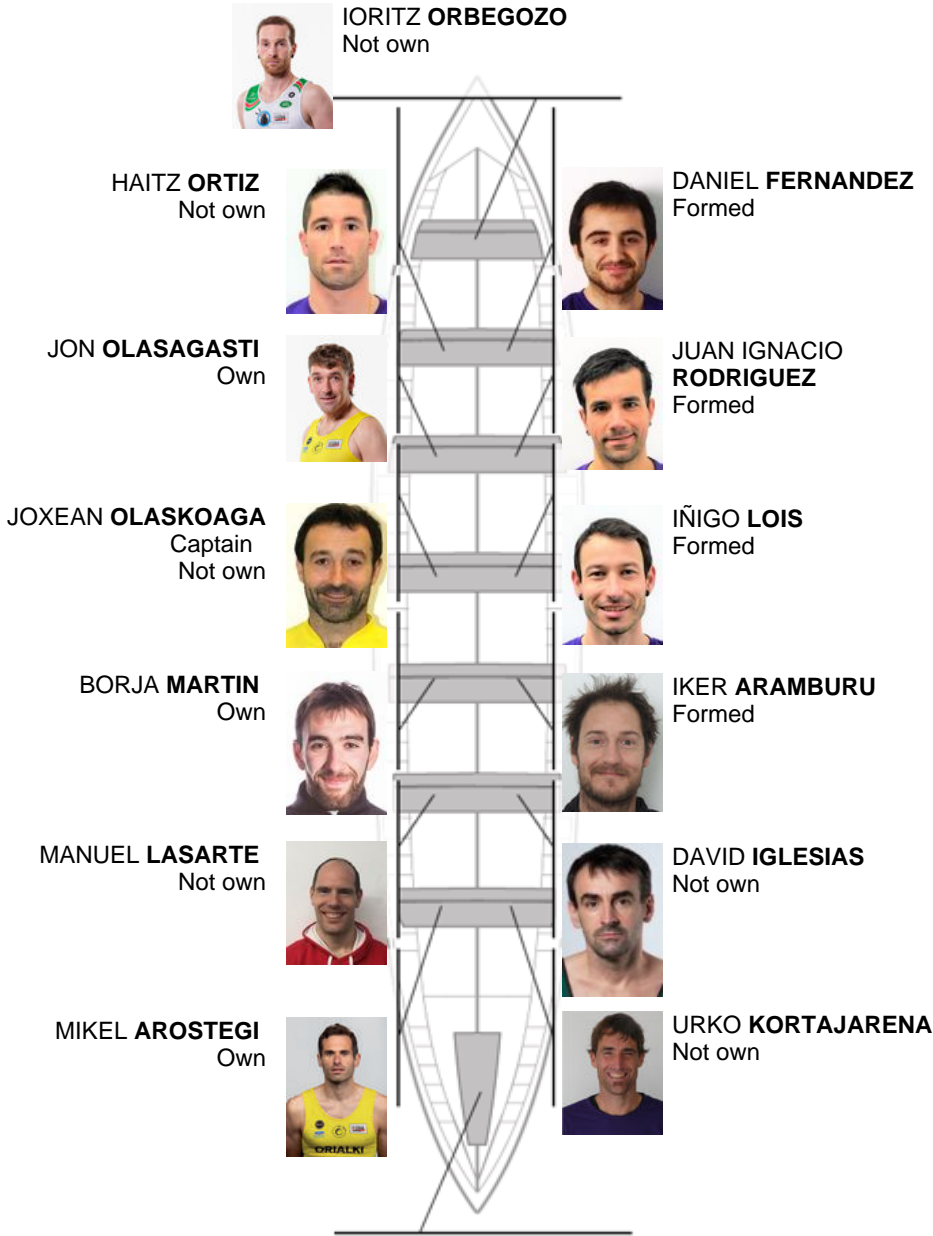

	Club	Time	Dif.	%	Points
7	SAN PEDRO - HARRI	20:24,48	00:32.74	102.74%	6

Coach
AITOR
BALDA

Delegate
JOSE MANUEL
OYARBIDE

Firma y sello

Subtitutes

Rower
~~MARQUEZ~~
~~ELIZABESRIA~~
Owned

Formed:4
Own: 3
Not own: 7