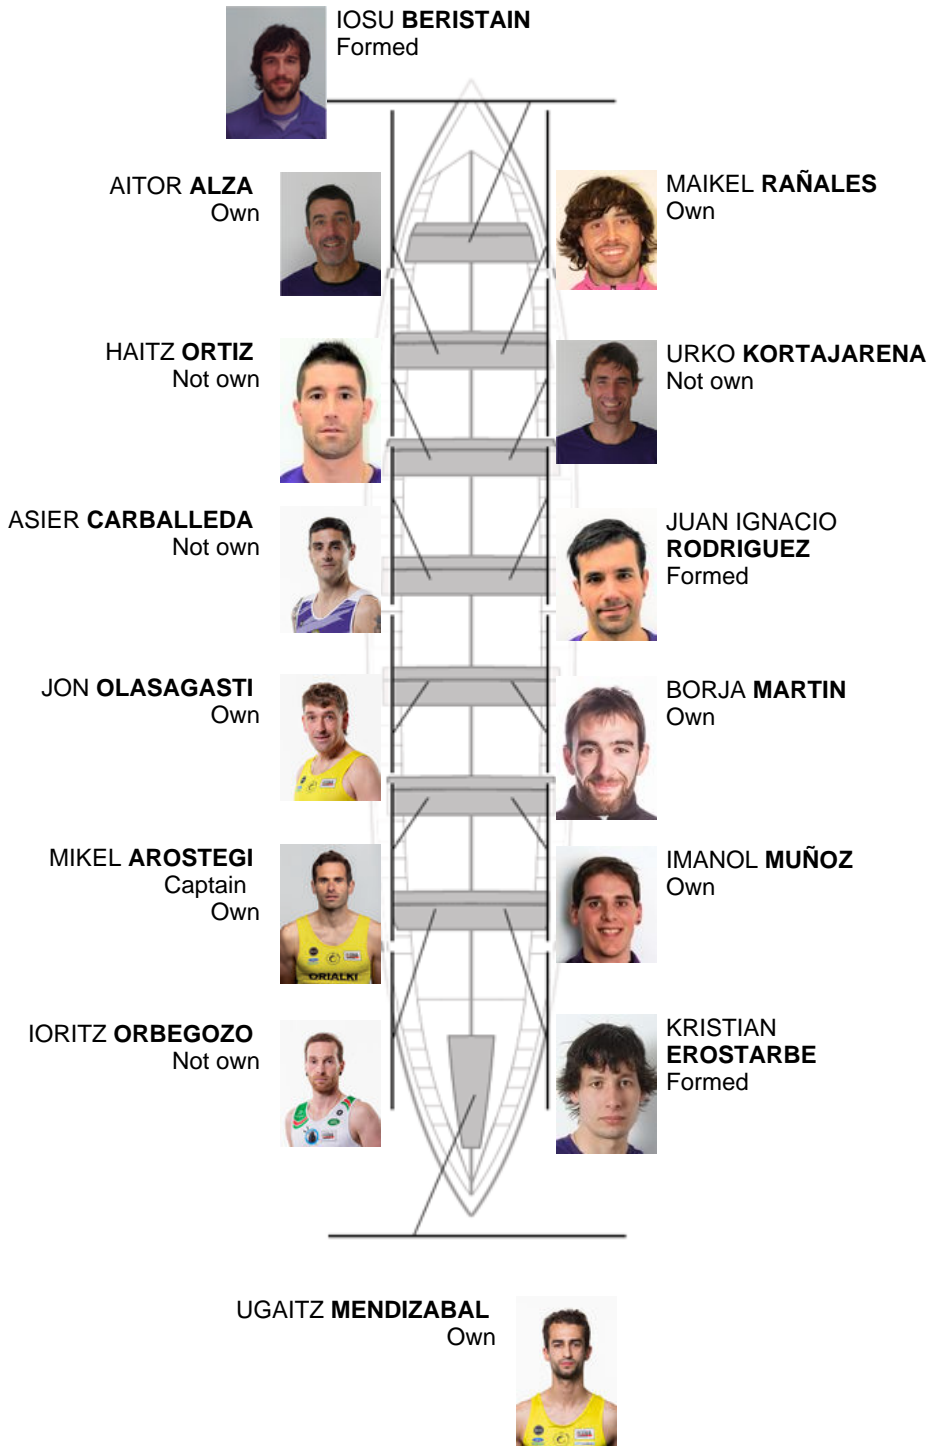

	Club	Time	Dif.	%	Points
8	SAN PEDRO - HARRI	19:36,62	00:23.94	102.07%	5

Coach
MIKEL
AROSTEGI

Delegate
JOSE MANUEL
OYARBIDE

Firma y sello

Subtitutes

Rower
~~IANERISO~~
~~MIKEL AROSTEGI~~
Notmed

Formed:3
Own: 7
Not own: 4