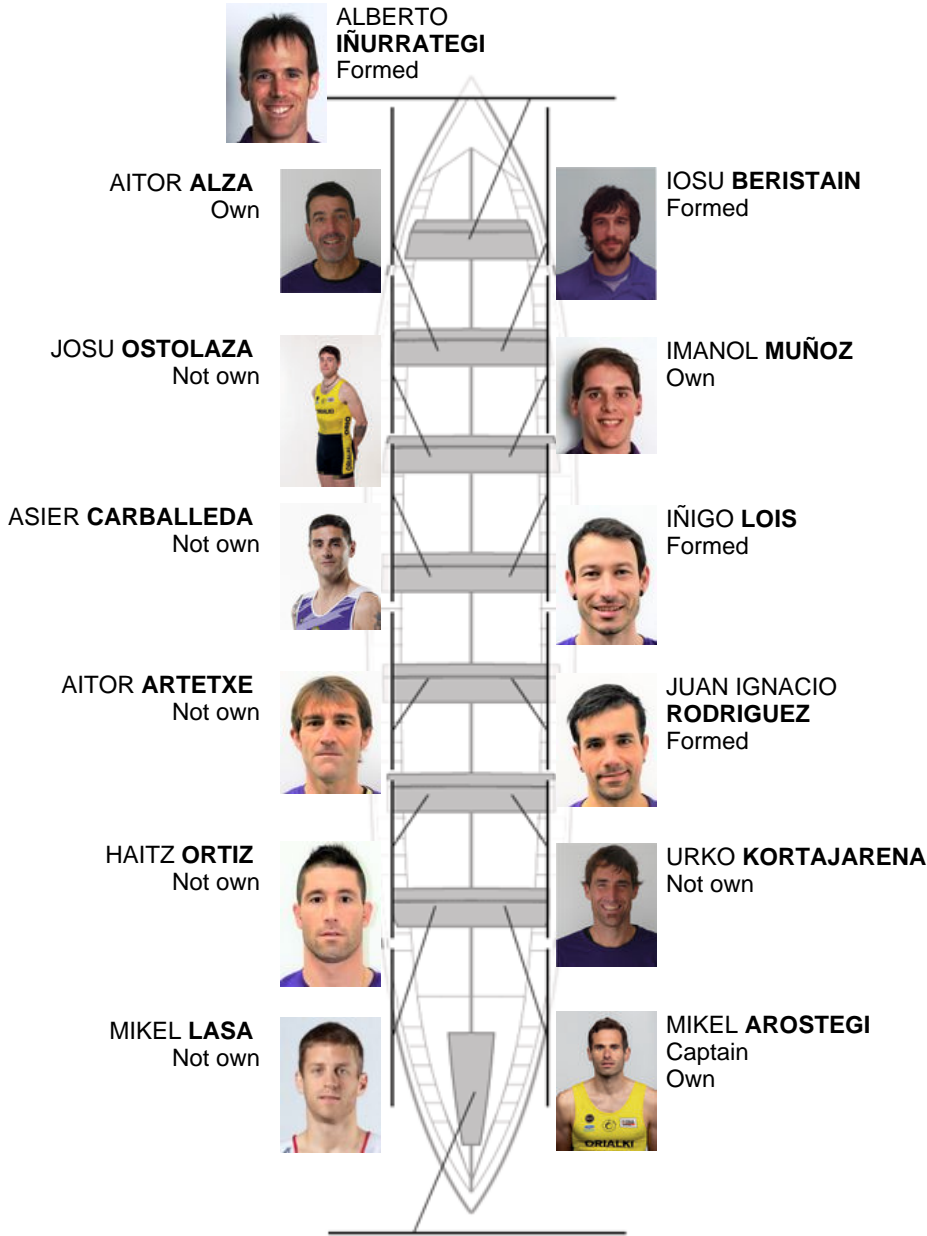

	Club	Time	Dif.	%	Points
11	SAN PEDRO - HARRI	20:53,68	00:51.42	104.27%	2

Coach
MIKEL
AROSTEGI

Delegate
JOSE MANUEL
OYARBIDE

Firma y sello

Subtitutes

Rower
~~MIKEL~~
~~AROSTEGI~~
SEBASTIAN
FORTMECH
Own

UGAITZ MENDIZABAL Own