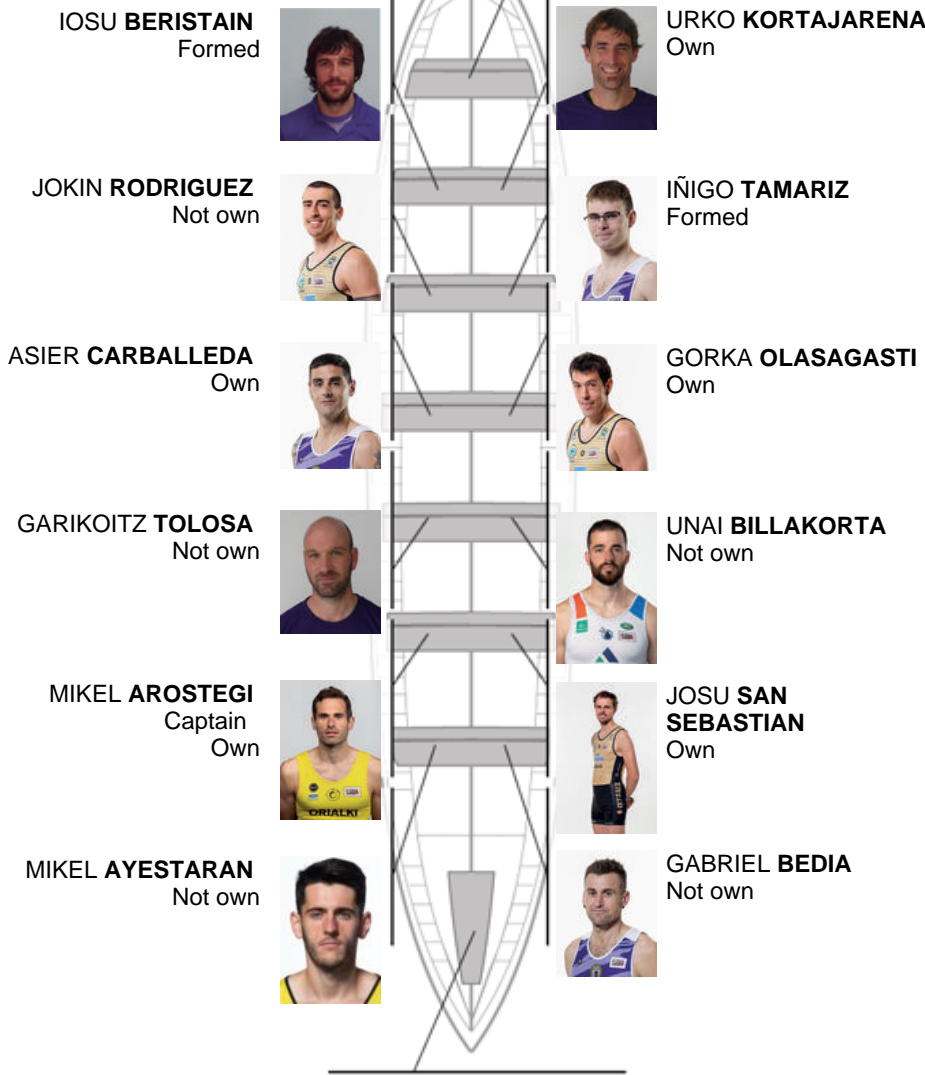

	Club	Time	Dif.	%	Points
12	SAN PEDRO - HARRI	20:19,20	01:02.54	105.40%	1

Coach
MIKEL
AROSTEGI

Delegate
JOSE MANUEL
OYARBIDE

Firma y sello

UNAI MARTIN
Formed

Subtitutes

Subtitute
~~MIKEL~~
~~AROSTEGI~~
Formed