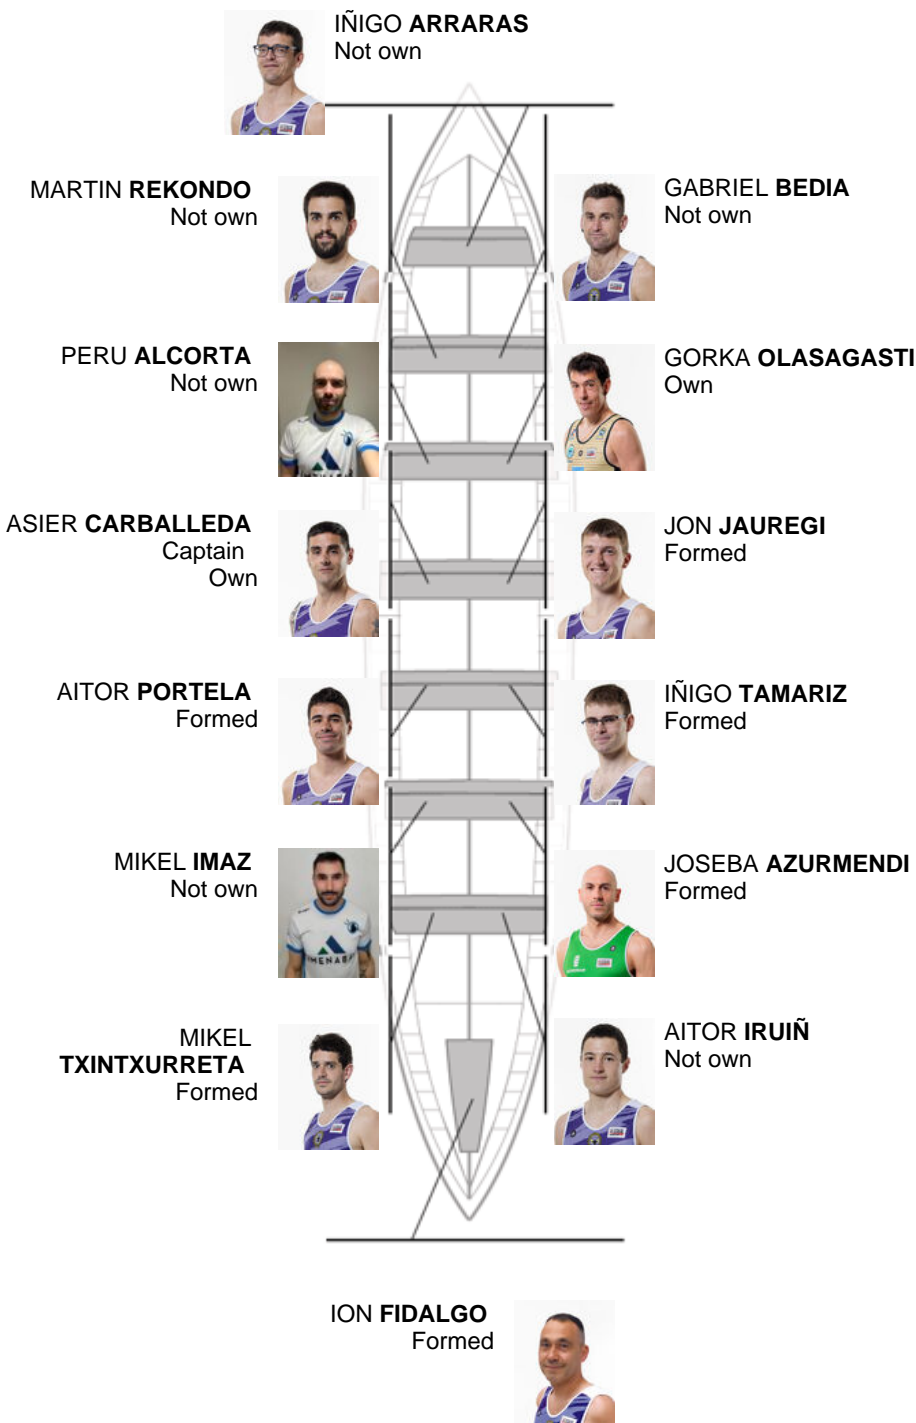

	Club	Time	Dif.	%	Points
1	SAN PEDRO - HARRI	19:59,76		100.00%	10

Coach  
ASIER  
CARBALLEDA

Delegate  
ALVARO  
RODRIGUEZ

Firma y sello

Subtitutes

Blipper  
~~ALVARO~~  
~~OLASAGASTI~~  
Not own

Formed: 6  
Own: 2  
Not own: 6