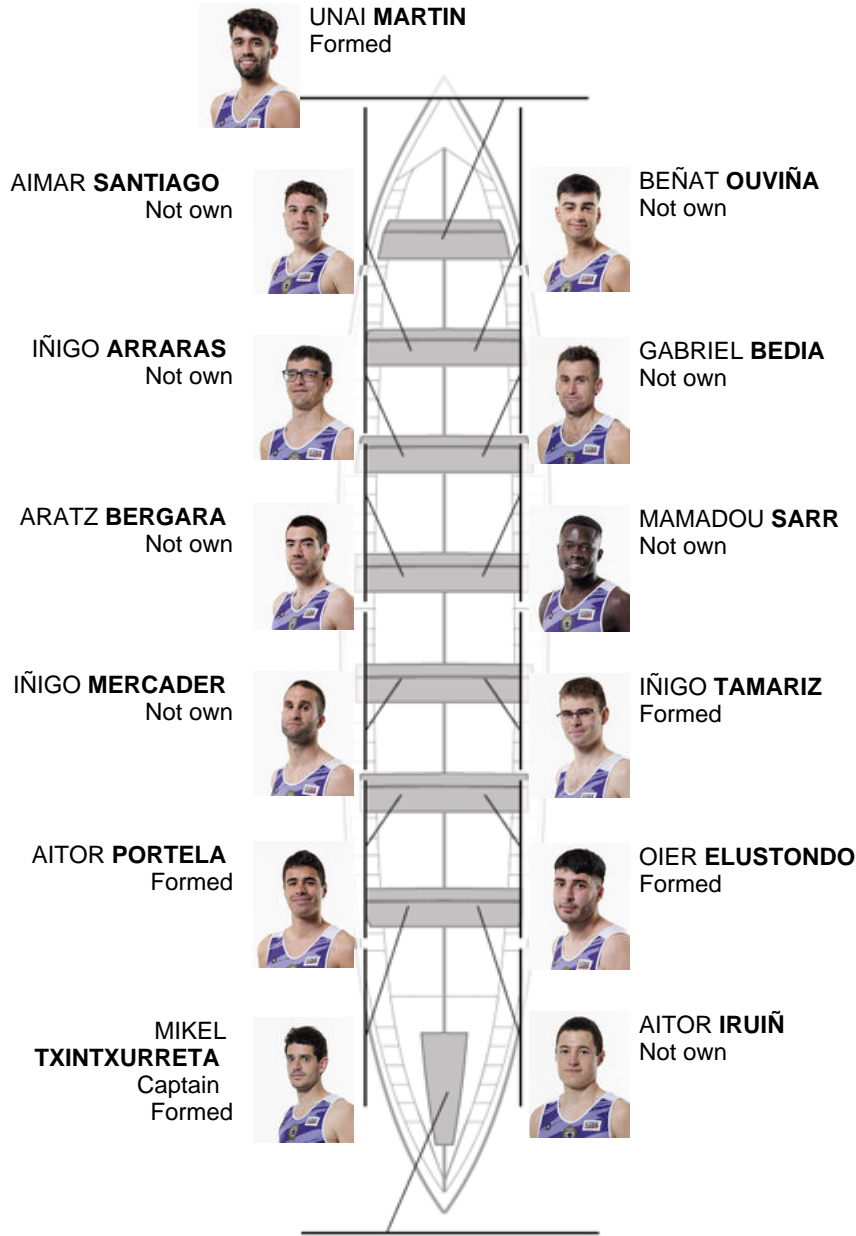

08-10-2024 / Hondarribiko XXXVII. Bandera / Mapfre Sari Nagusia - Scoring

	Club	Time	Dif.	%	Points
12	SAN PEDRO - HARRI	21:52,34	01:41.72	108.40%	1

Coach  
ASIER  
CARBALLEDA

Delegate  
JOSE MANUEL  
OYARBIDE

Firma y sello

Subtitutes

Rower  
~~MARIANO~~  
~~BARRERA~~

Not used

GORKA TOLEDO  
Not own

Formed:5

Own:

Not own: 9