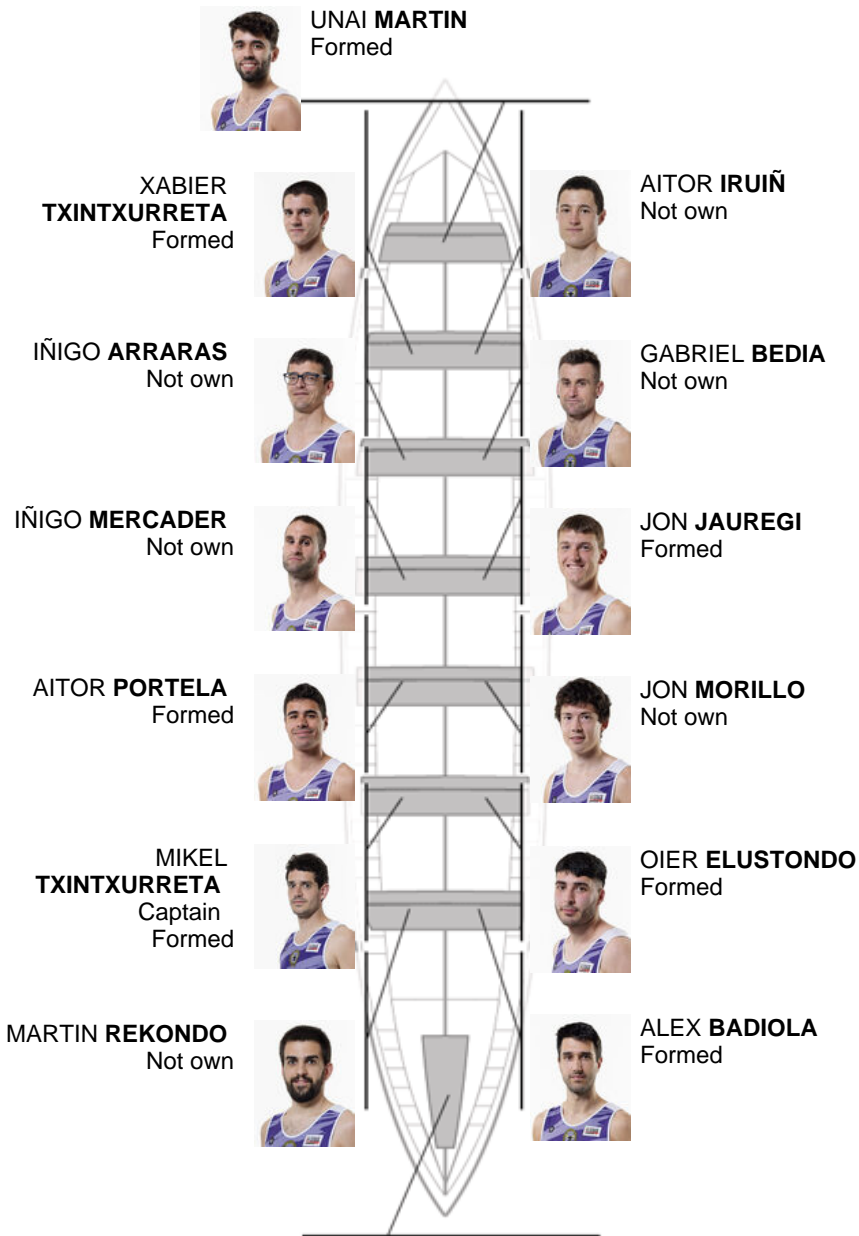

	Club	Time	Dif.	%	Points
10	SAN PEDRO - HARRI	20:41,97	00:39.23	103.26%	3

Coach  
ASIER  
CARBALLEDA

Delegate  
JOSE MANUEL  
OYARBIDE

Firma y sello

Subtitutes

Rower  
IÑIGO BARRIO  
BARRIO

Not own

GORKA TOLEDO  
Not own