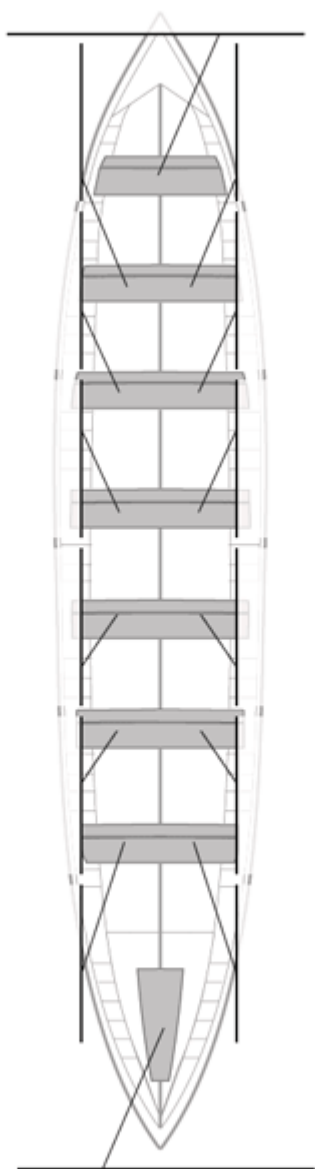

	Club	Temp	Dif	%	Points
9	SAN PEDRO - HARRI	20:15,07	00:26,11	102.20%	4

Image not found or type unknown

Coach

Image not found or type unknown

Delegue

Firma y sello

Supleánts

Formé:

Prope:

Non prope: