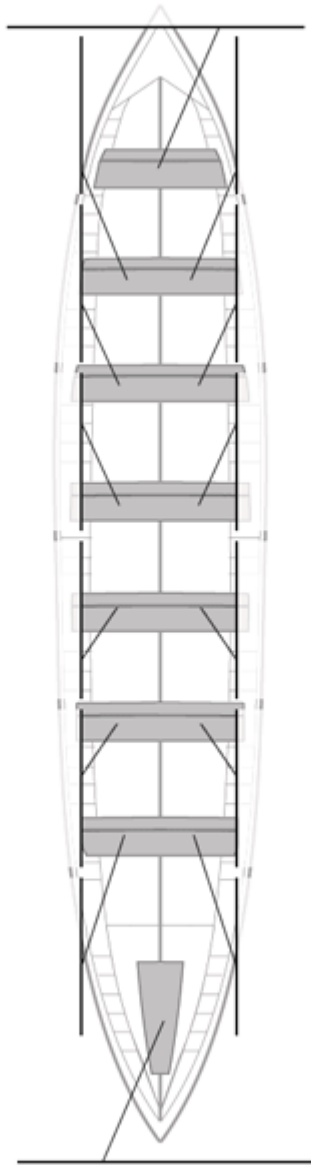

	Club	Time	Dif.	%	Points
3	CR CABO DA CRUZ	19:32,58	00:03,74	100.32%	10

Image not found or type unknown

Coach

Image not found or type unknown

Delegate

Firma y sello

Subtitutes

Formed: