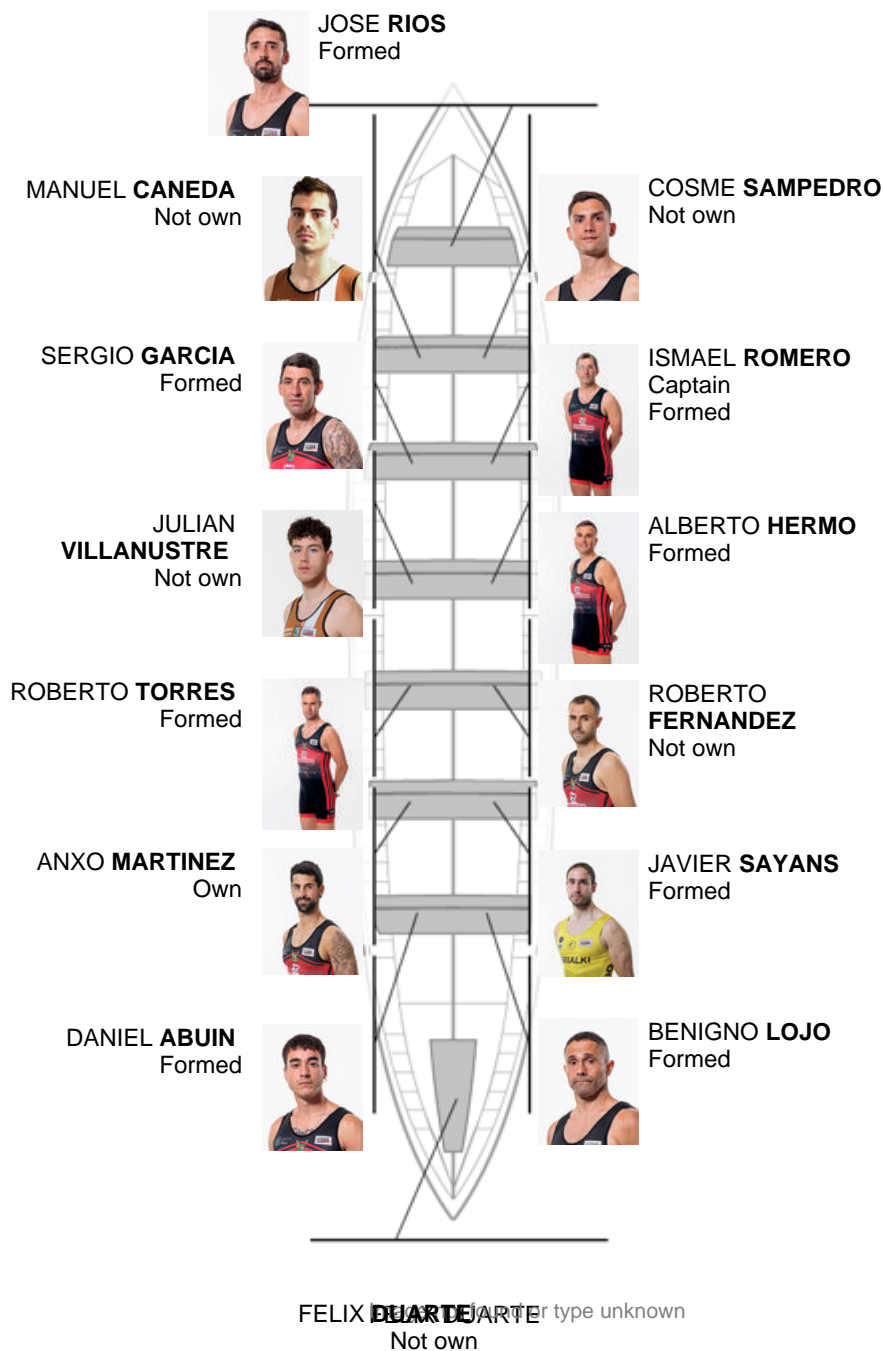

07-03-2022 / XIV Bandera Fabrika - Scoring

	Club	Time	Dif.	%	Points
8	CR CABO DA CRUZ	21:20,48	00:44.91	103.63%	5

Coach  
GUSTAVO  
VAZQUEZ

Delegate  
MANUELA  
PLACES  
FUNGUEIRIÑO

Firma y sello

Subtitutes

Ripper  
~~OSCAR~~  
~~OSCAR~~  
MARTINEZ  
Ritroch  
Not own

Formed:8  
Own: 1  
Not own: 5