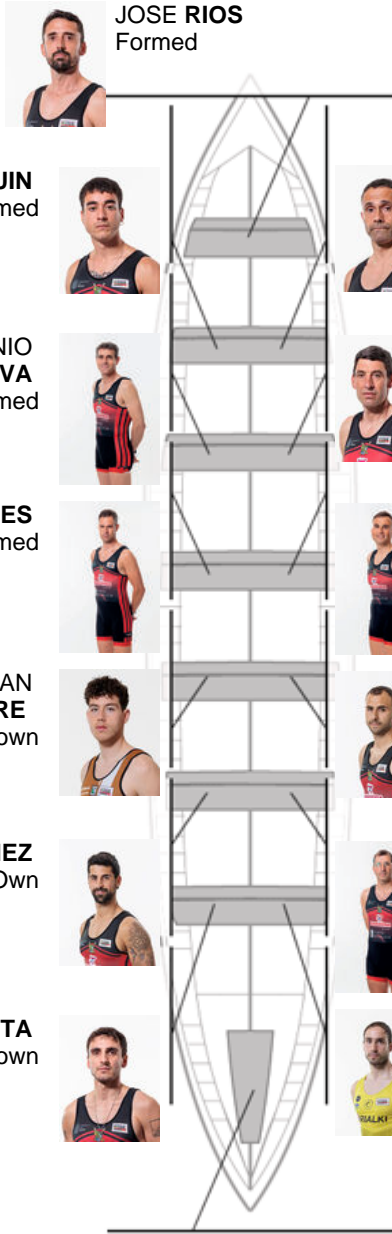

	Club	Time	Dif.	%	Points
10	CR CABO DA CRUZ	20:52,40	00:41.78	103.45%	3

Coach
GUSTAVO
VAZQUEZ

Delegate
DANIEL
VÁZQUEZ DIESTE

Firma y sello

Subtitutes

Franx Durrte
Not own
Time unknown

Not own

Formed:10