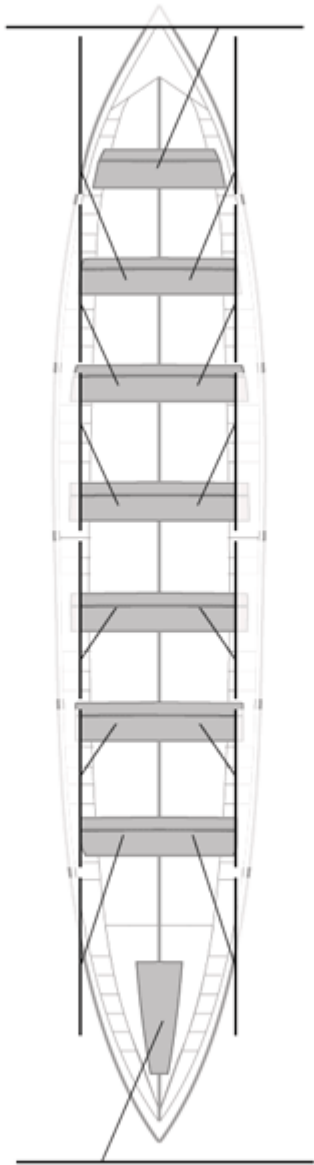

08-07-2006 / III Bandeira Cidade Riveira - Puntuable

	Club	Temp	Dif	%	Points
5	CR CABO DA CRUZ	20:16,81	00:15,84	101.32%	8

Image not found or type unknown

Coach

Image not found or type unknown

Delegue

Firma y sello

**Supleánts**

**Formé:**

**Prope:**

**Non prope:**