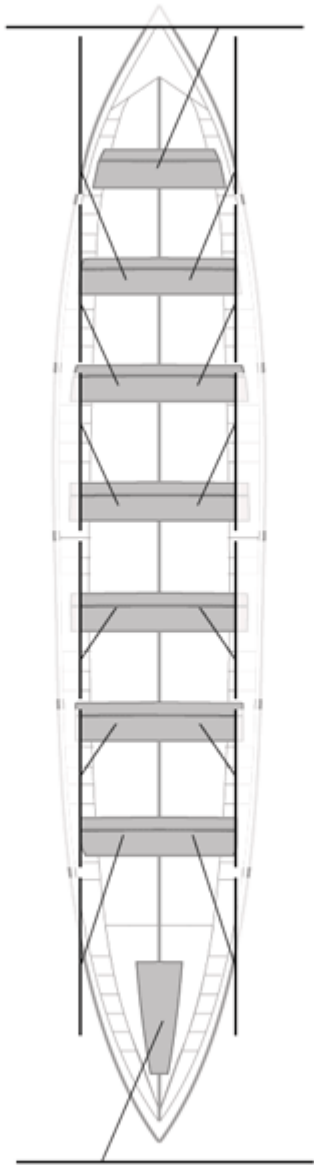

	Club	Temp	Dif	%	Points
7	CR CABO DA CRUZ	20:33,28	00:30,21	102.51%	6

Image not found or type unknown

Coach

Image not found or type unknown

Delegue

Firma y sello

Supleánts

Formé:

Prope:

Non prope: