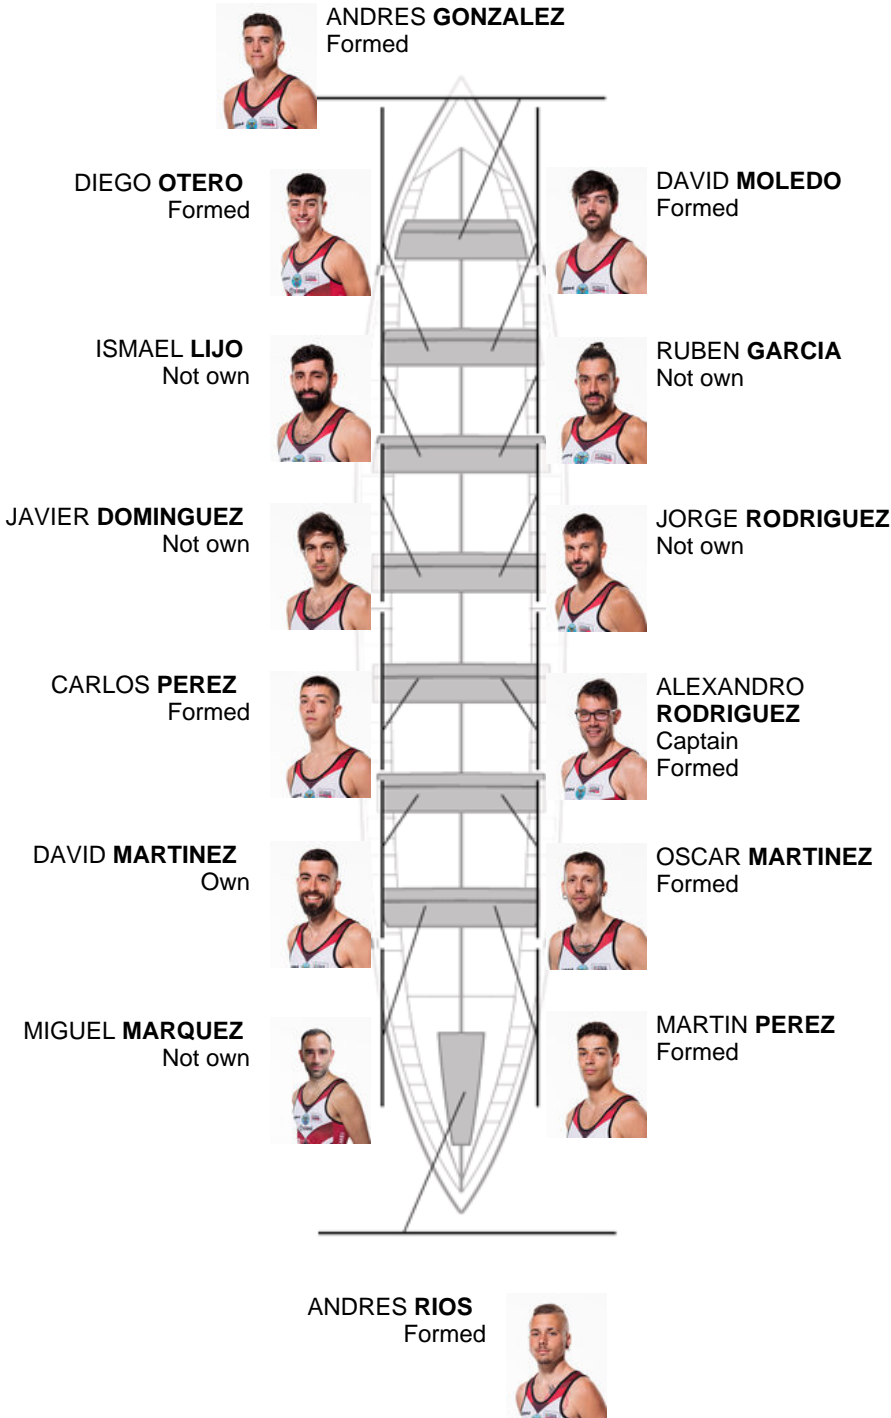

	Club	Time	Dif.	%	Points
2	C.M. BUEU - SIMEI	20:14,76	00:02.36	100.19%	4

Image not found or type unknown

Coach

Image not found or type unknown

Delegate

Firma y sello

**Subtitutes**

~~Ripper~~  
~~SEBASTIAN ORJEL~~  
~~BRUNO RIZAZA~~  
Formed