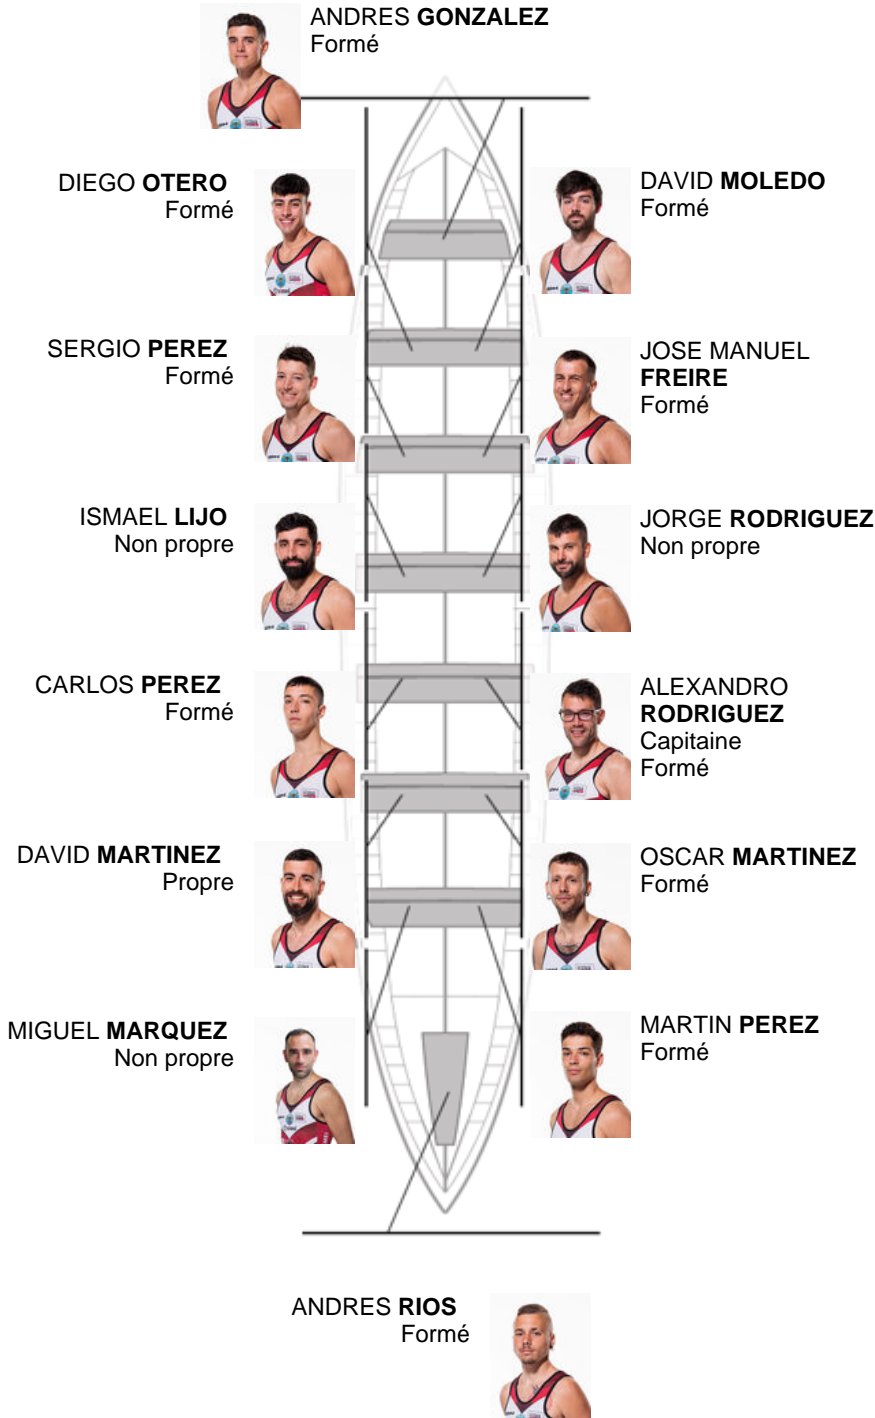

	Club	Temp	Dif	%	Points
2	C.M. BUEU - SIMEI	20:05,96	00:06.20	100.51%	6

Image not found or type unknown

Coach

Image not found or type unknown

Delegue

Firma y sello

**Supleánts**

**Remeur**  
~~OSCAR MARTINEZ~~  
~~ANDRES RIOS~~  
Non propre