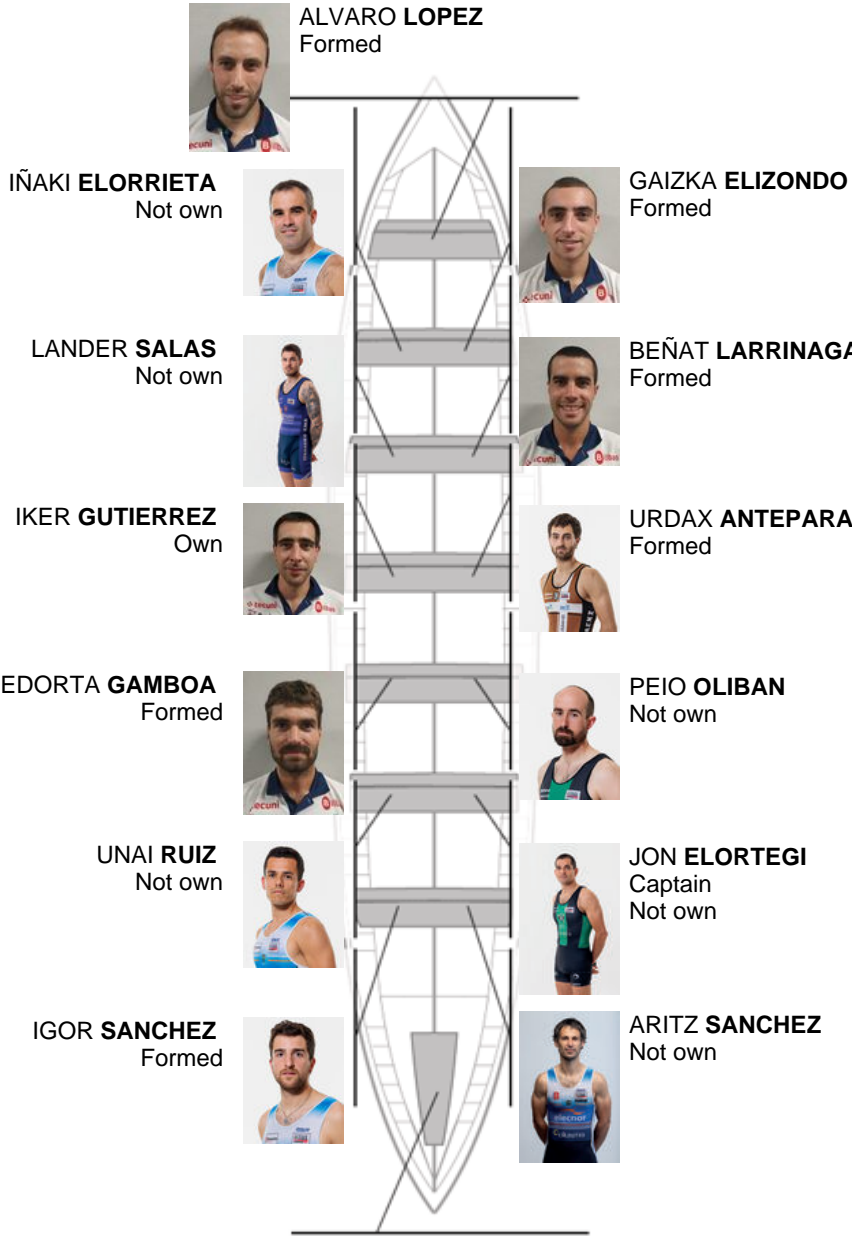

	Club	Time	Dif.	%	Points
3	DEUSTU AT	20:27,16	00:06.72	100.55%	3

Coach
JON ELORTEGI

Delegate
AITOR MOJAS URRUTIA

Firma y sello

Subtitutes

Rower
IÑAKI ELORRIETA
Not own

IKER GIMENO
Not own

Formed: 6
Own: 1
Not own: 7