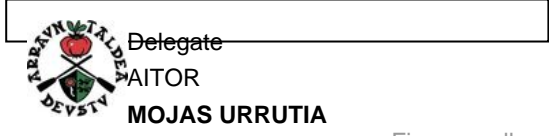

	Club	Time	Dif.	%	Points
3	DEUSTU AT	20:27,16	00:06.72	100.55%	3

Coach
JON ELORTEGI

Delegate
AITOR MOJAS URRUTIA

Firma y sello

Subtitutes

Rower
IÑAKI ELORRIETA
Not own

IKER GIMENO
Not own

Formed: 6
Own: 1
Not own: 7