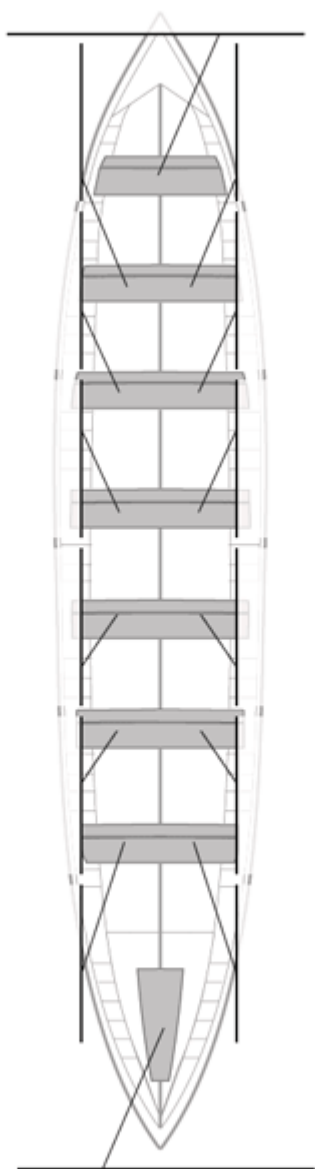

	Club	Temp	Dif	%	Points
8	MECOS MONDARIZ	20:25,86	00:55,82	104.77%	5

Image not found or type unknown

Coach

Image not found or type unknown

Delegue

Firma y sello

Supleánts

Formé:

Prope:

Non prope: