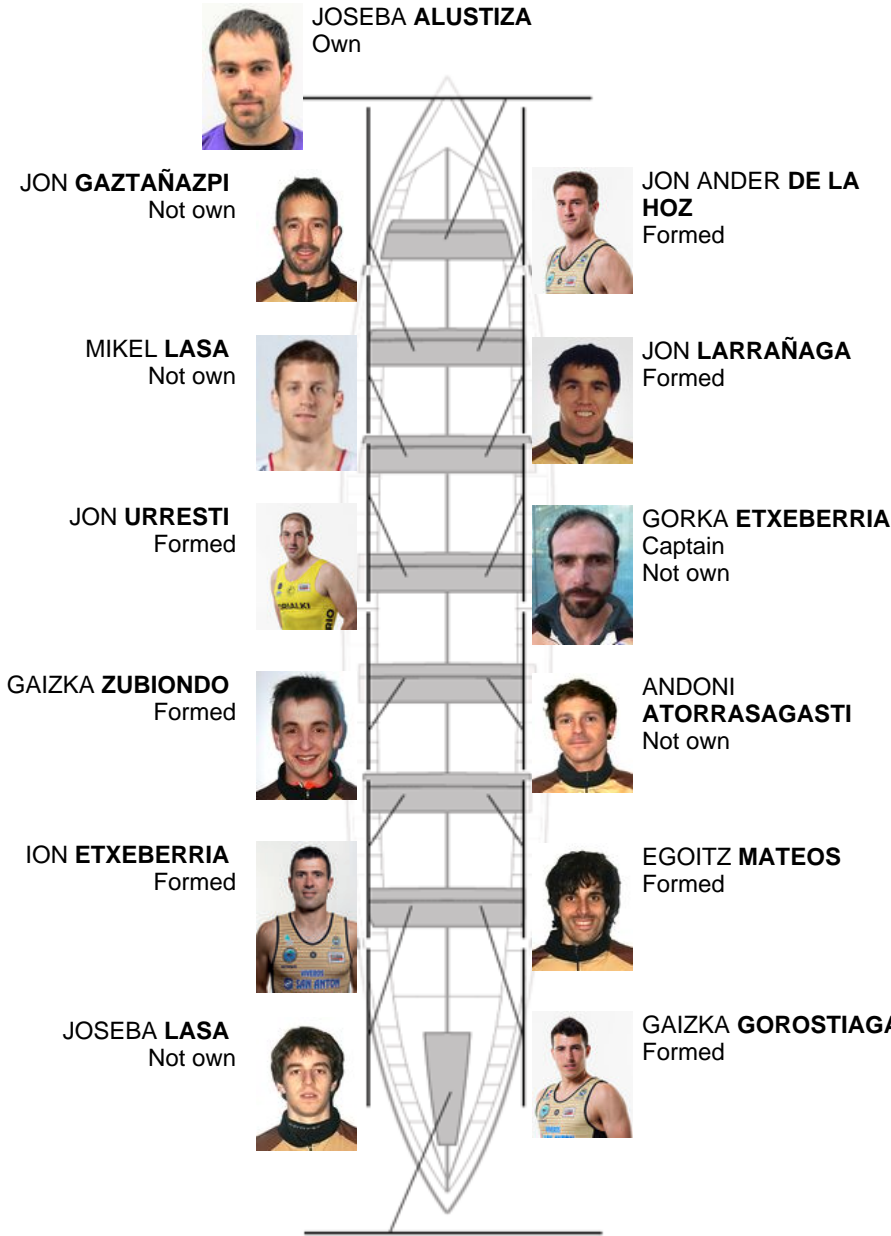

	Club	Time	Dif.	%	Points
2	GETARIA	20:04,68	00:07.74	100.64%	3

Coach
GORKA
ETXEBERRIA

Delegate
JOSE ANTONIO
OLANO ZUBIKARAI

Firma y sello

Subtitutes

Riber
Riber
KUBERTO
RIBER
Riber
Riber

JOSEBA ALUSTIZA
Own