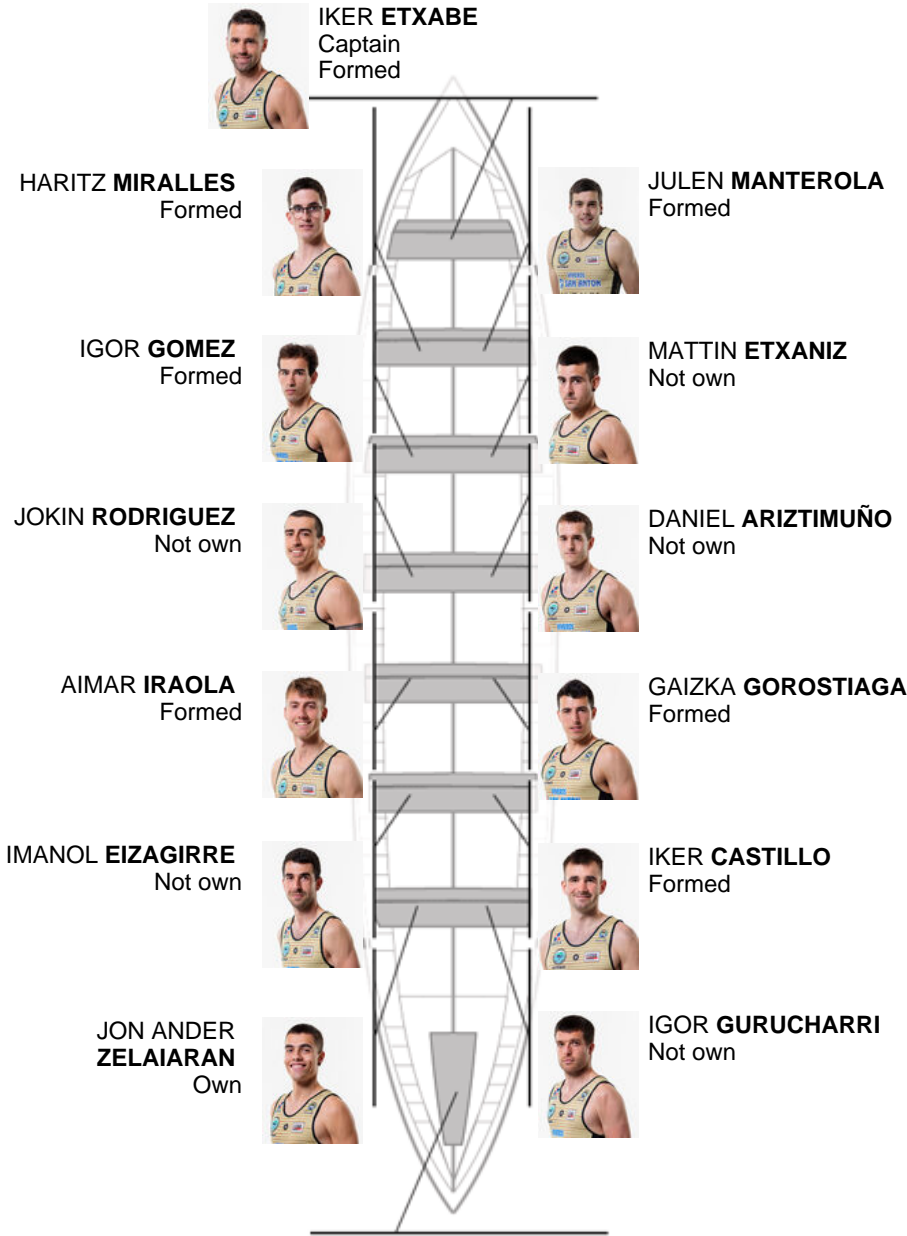

Coach  
ION  
LARRAÑAGA

Delegate  
LUIS  
AZPEITIA  
AZKARRAGA

Firma y sello

Subtitutes

Rower  
~~JON ANDER ZELAIARAN~~  
~~IGOR GURUCHARRI~~  
Not own

UNAX EIZAGIRRE  
Formed

Formed:8  
Own: 1  
Not own: 5