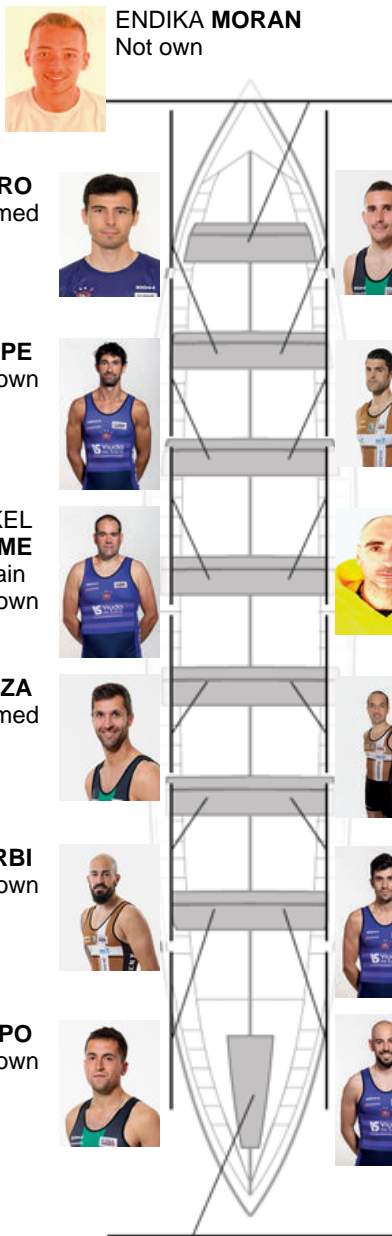

Club	Time	Dif.	%	Points
12	ITSASOKO AMA	20:27,48	00:41.44	103.49%	1

Firma y sello

Subtitutes

Not own

Formed:5

Own:

Not own: 9