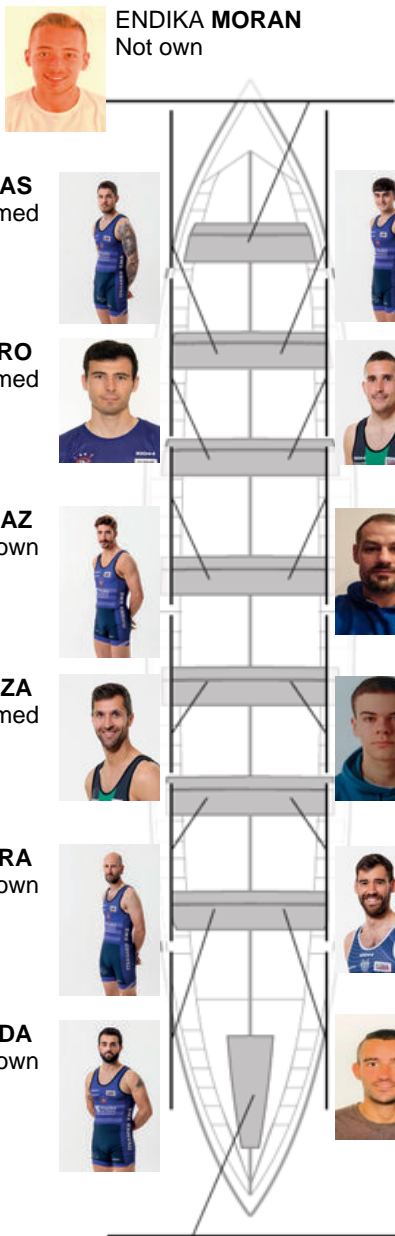

	Club	Time	Dif.	%	Points
5	ITSASOKO AMA	20:20,72	00:08.32	100.68%	1

Coach  
JAVIER  
**POLO FREIRE**

Delegate  
JOSU  
**BASAÑEZ MEDRANO**

Firma y sello

**Subtitutes**

Blipper  
~~ROBERTO BARRALDEZ~~

Not own

CRISTIAN **GARMA**  
Captain  
Not own

**Formed: 7**

**Own: 1**

**Not own: 6**