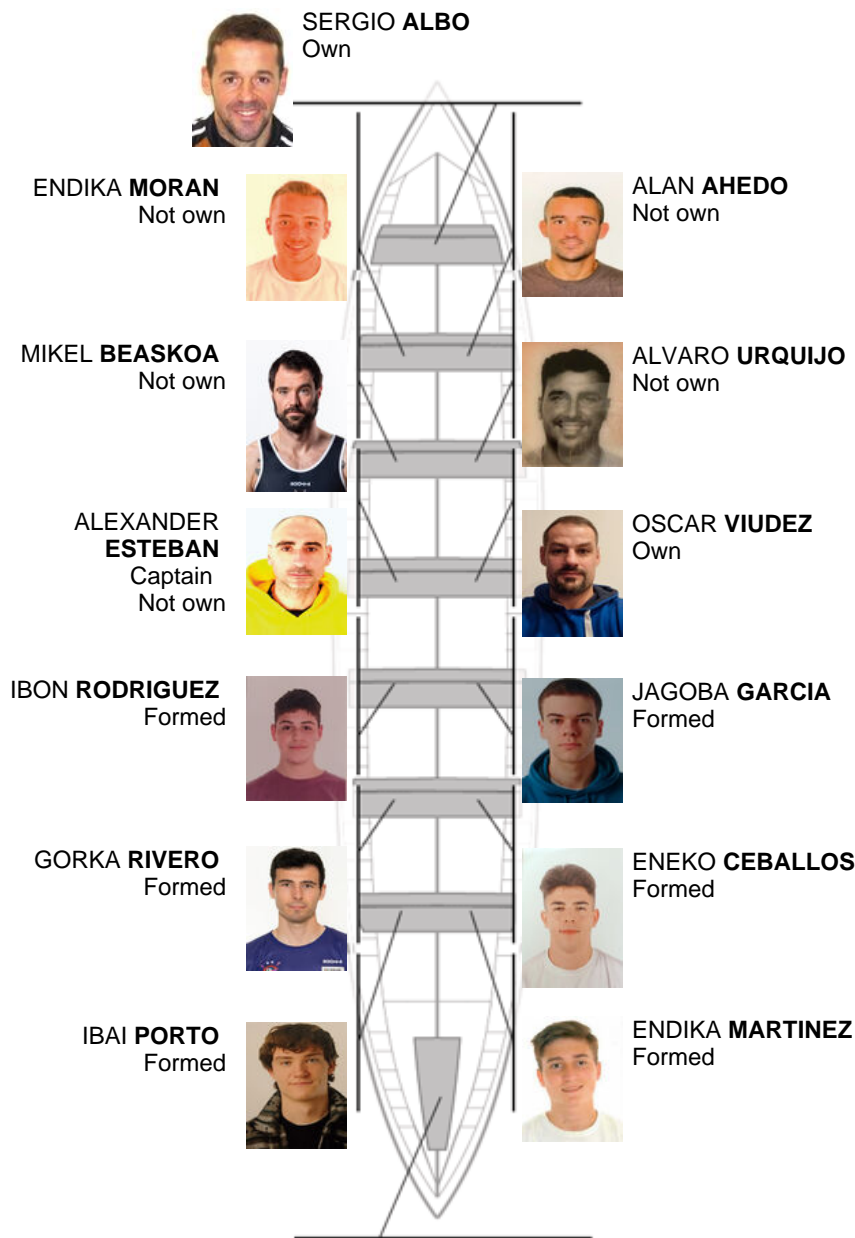

Club	Time	Dif.	%	Points
3	ITSASOKO AMA	19:58,60	00:17.48	101.48%	6

Firma y sello

Subtitutes

AGUSTIN PEÑA
Not own

Formed:6
Own: 2
Not own: 6