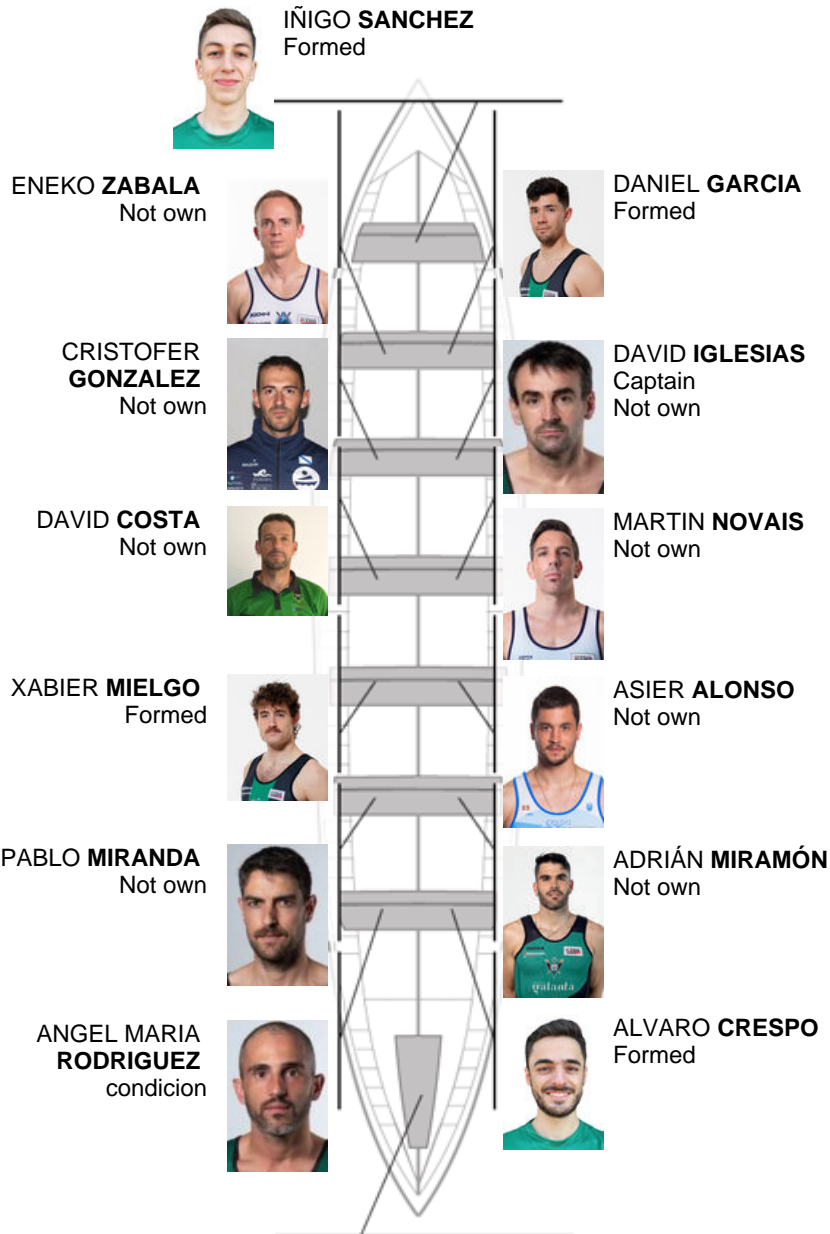

	Club	Time	Dif.	%	Points
8	KAIKU BEREZ GALANTA	20:14,84	00:35.20	102.98%	5

Coach
CARLOS
RODRÍGUEZ

Delegate
IÑAKI
MENDIKOTE

Firma y sello

Subtitutes

Rower/ skipper
~~ANDINO~~
~~ANDINO~~
ANDINO
Formed

VICENTE
CARPINTERO
Not own