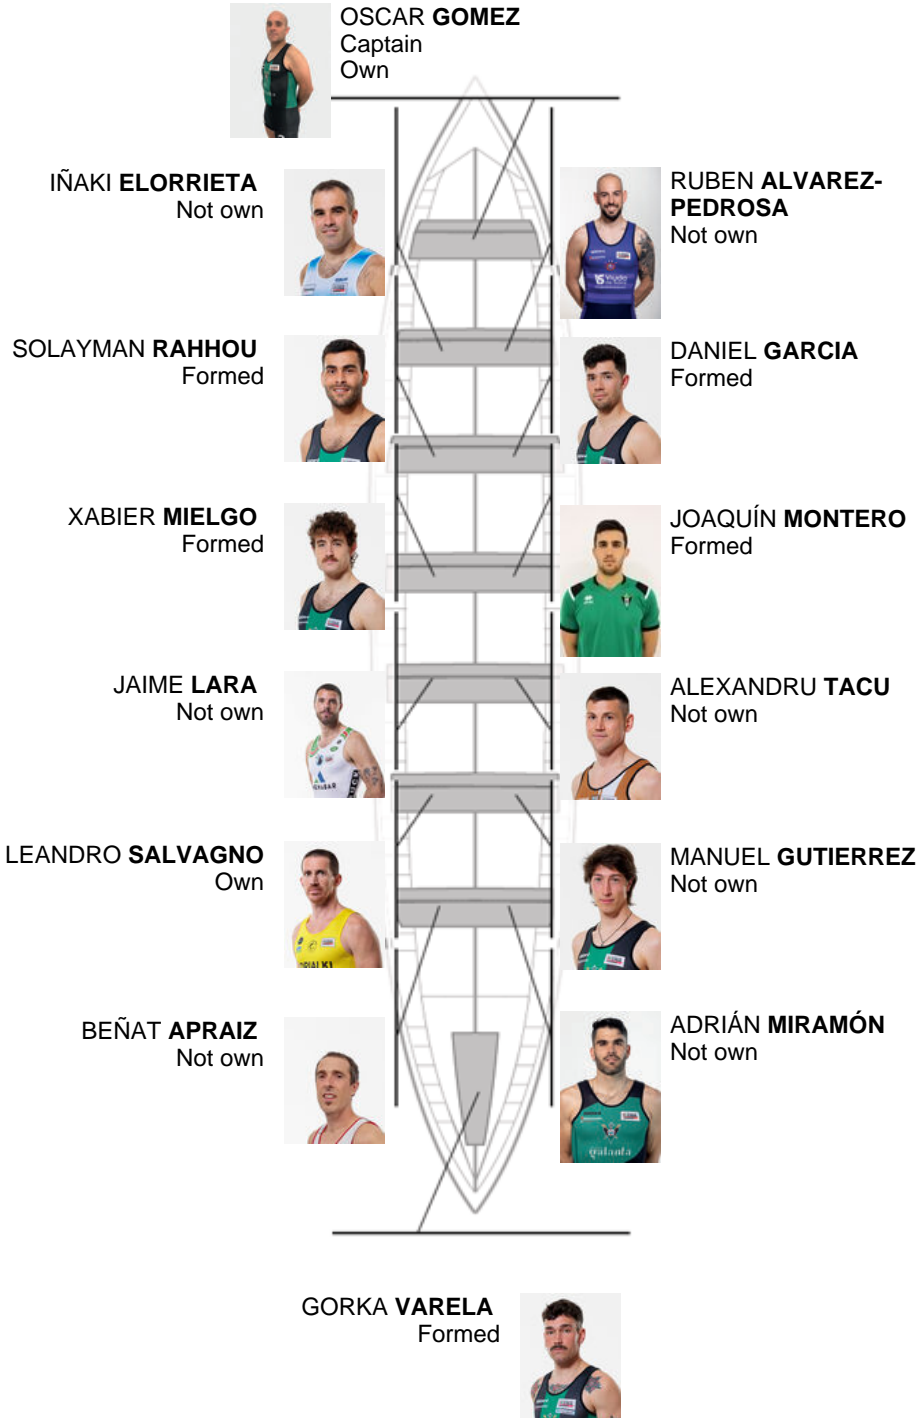

	Club	Time	Dif.	%	Points
1	KAIKU BEREZ GALANTA	19:46,08		100.00%	8

Coach
JOSE LUIS
KORTA

Delegate
ANDONI
GARCÍA GARCÍA

Firma y sello

Subtitutes

Ripper
IÑAKI ELORRIETA
SOLAYMAN RAHOU
GIBIZARRA
Not own

Formed:5
Own: 2
Not own: 7