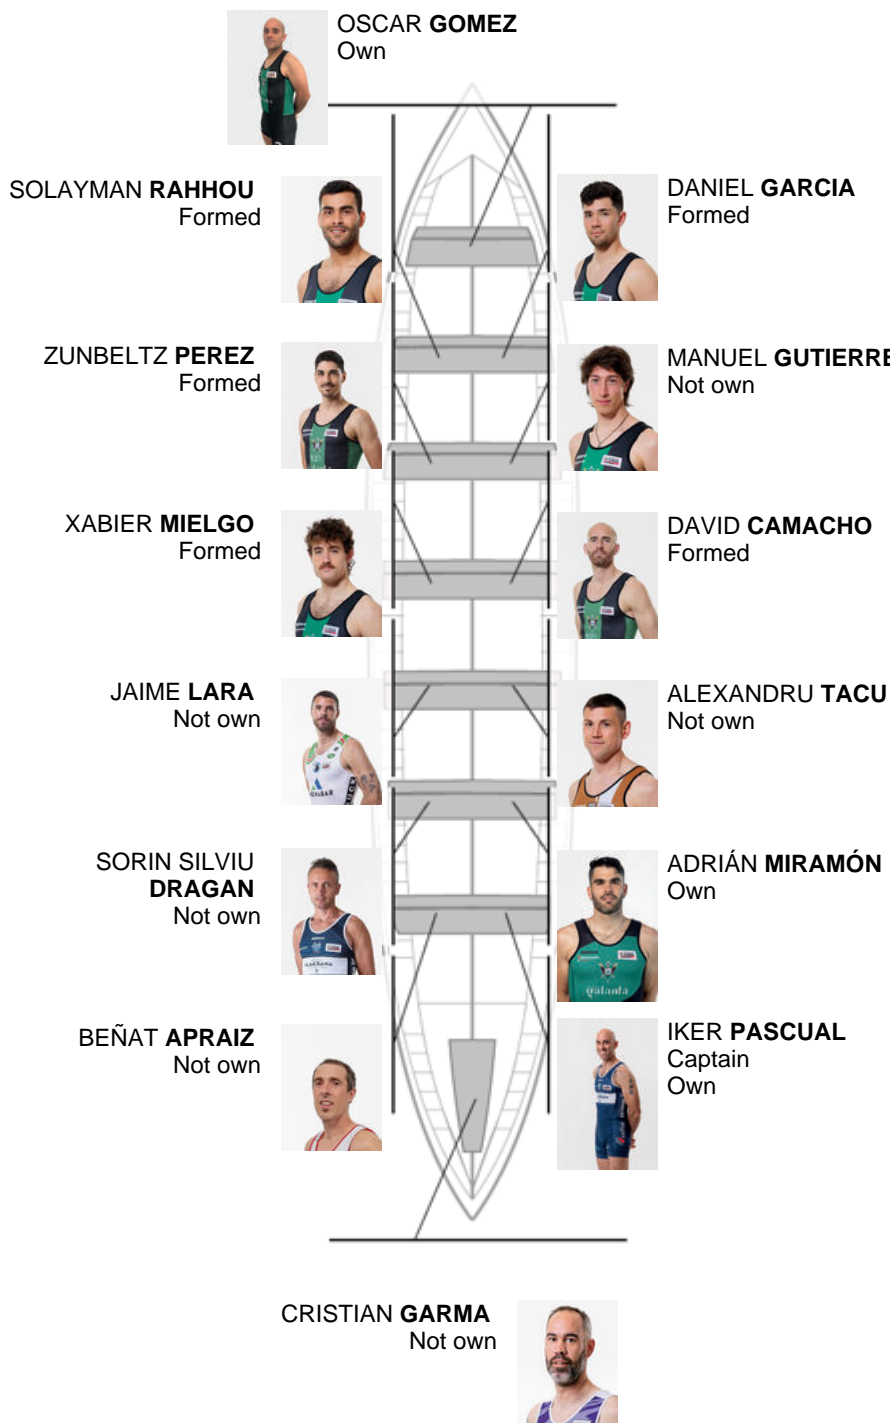

	Club	Time	Dif.	%	Points
5	KAIKU BEREZ GALANTA	20:17,92	00:26.62	102.23%	8

Coach
JOSE LUIS
KORTA

Delegate
ANDONI
GARCÍA GARCÍA

Firma y sello

Subtitutes

Blipper
~~REPETTO~~
~~REPETTO~~
REPETTO
Not own

Formed:5
Own: 3
Not own: 6