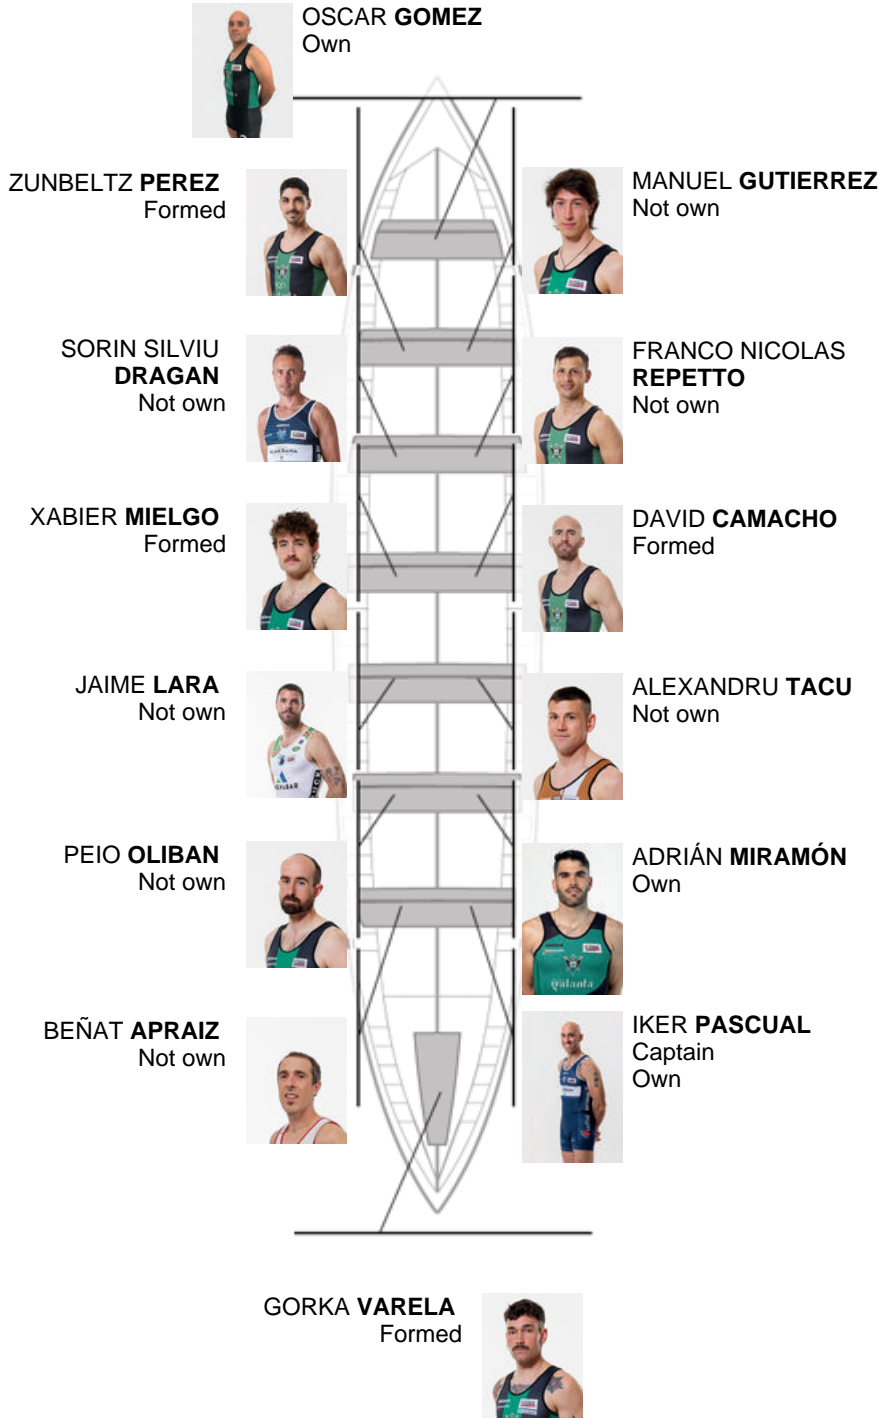

|   | Club                | Time     | Dif.     | %       | Points |
|---|---------------------|----------|----------|---------|--------|
| 4 | KAIKU BEREZ GALANTA | 19:47,70 | 00:25.06 | 102,15% | 9      |

Coach  
JOSE LUIS  
KORTA

Delegate  
ANDONI  
GARCÍA GARCÍA

Firma y sello

**Subtitutes**

~~Ripper~~  
~~ANDONI GARCÍA~~  
~~ANDONI GARCÍA~~  
Not own

**Formed:4**  
**Own: 3**  
**Not own: 7**