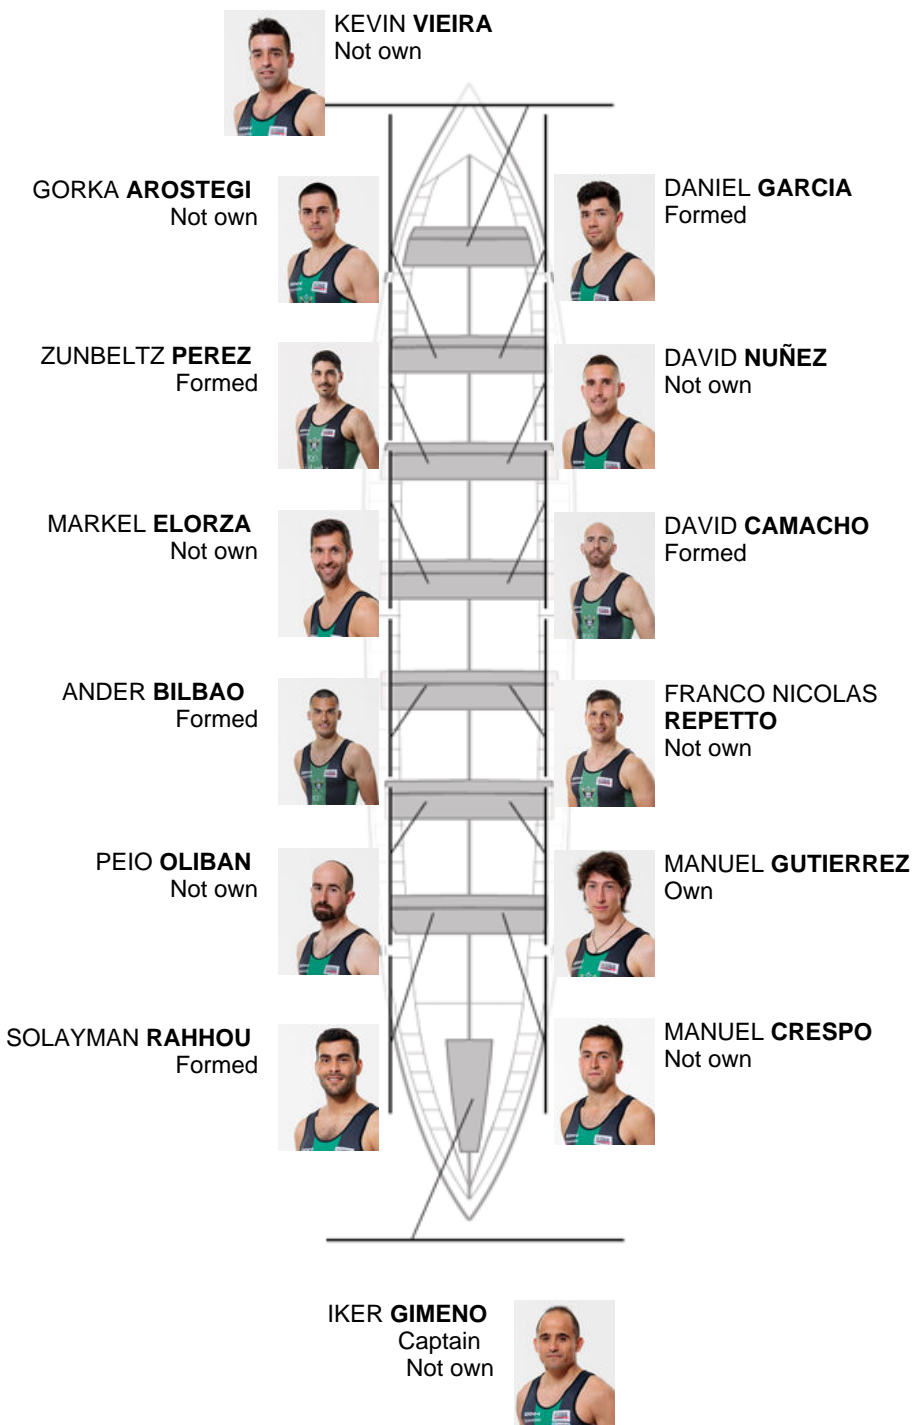

	Club	Time	Dif.	%	Points
8	KAIKU BEREZ GALANTA	20:36,96	00:47.64	104.00%	5

Coach
JON
ELORTEGI LEKANDA

Delegate
IÑAKI
MENDIKOTE

Firma y sello

Subtitutes

Rolper
~~ROLAN~~ PLUCIAN
~~IÑAKI~~ MARTAETA
Not own

Formed:5
Own: 1
Not own: 8