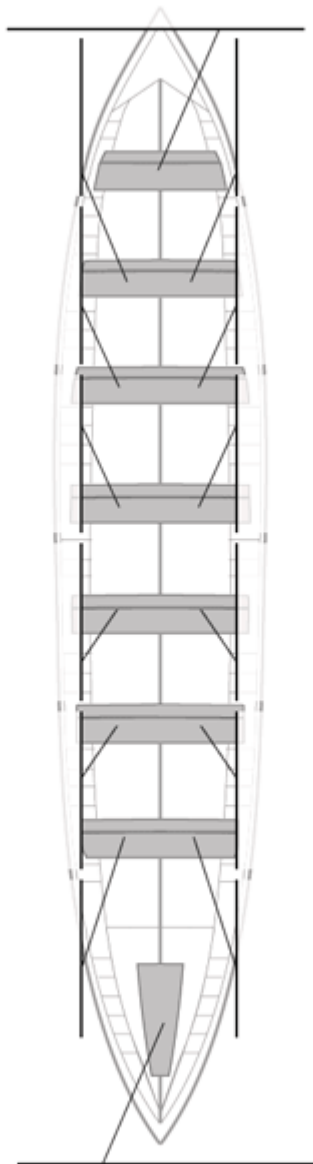

Club	Tempo	A favor	%	Puntos
6	KAIKU BEREZ GALANTA	20:31,47	00:36,60	103.06%	7

Image not found or type unknown

Adestrador

Image not found or type unknown

Delegado

Firma e sello

Suplentes

Canteirás:

Propios:

Non propio: