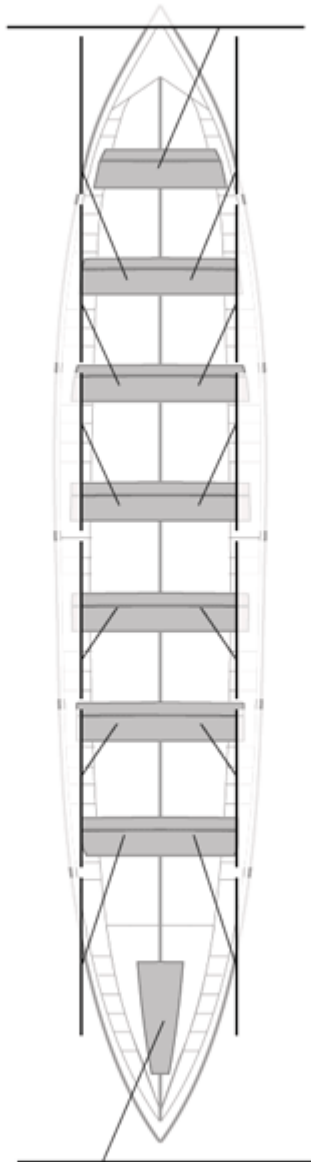

	Club	Time	Dif.	%	Points
9	SD TIRÁN PEREIRA	20:04,04	00:38,66	103.32%	4

Image not found or type unknown

Coach

Image not found or type unknown

Delegate

Firma y sello

Subtitutes

Formed: