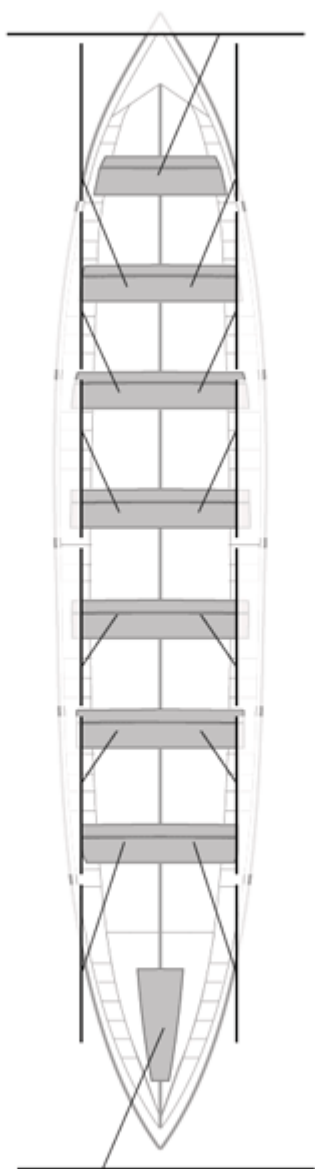

	Club	Temp	Dif	%	Points
6	SD TIRÁN PEREIRA	21:17,24	00:15,13	101.20%	7

Image not found or type unknown

Coach

Image not found or type unknown

Delegue

Firma y sello

Supleánts

Formé:

Prope:

Non prope: