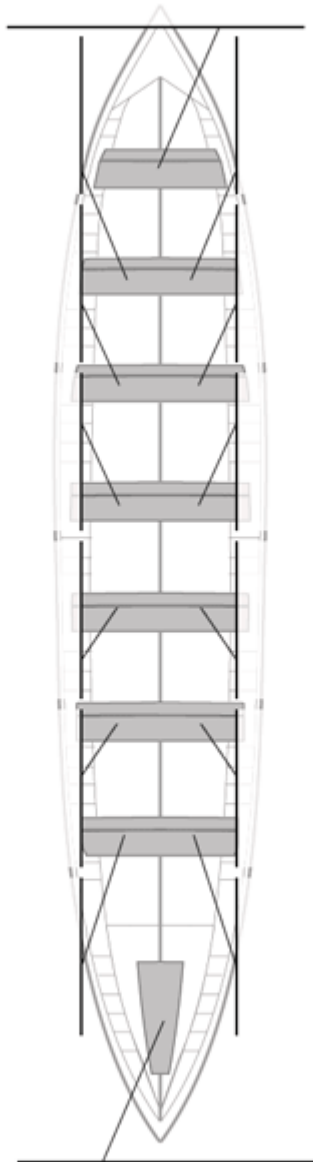

	Club	Temp	Dif	%	Points
11	SD TIRÁN PEREIRA	21:20,88	00:46,16	103.74%	2

Image not found or type unknown

Coach

Image not found or type unknown

Delegue

Firma y sello

Supleánts

Formé:

Prope:

Non prope: