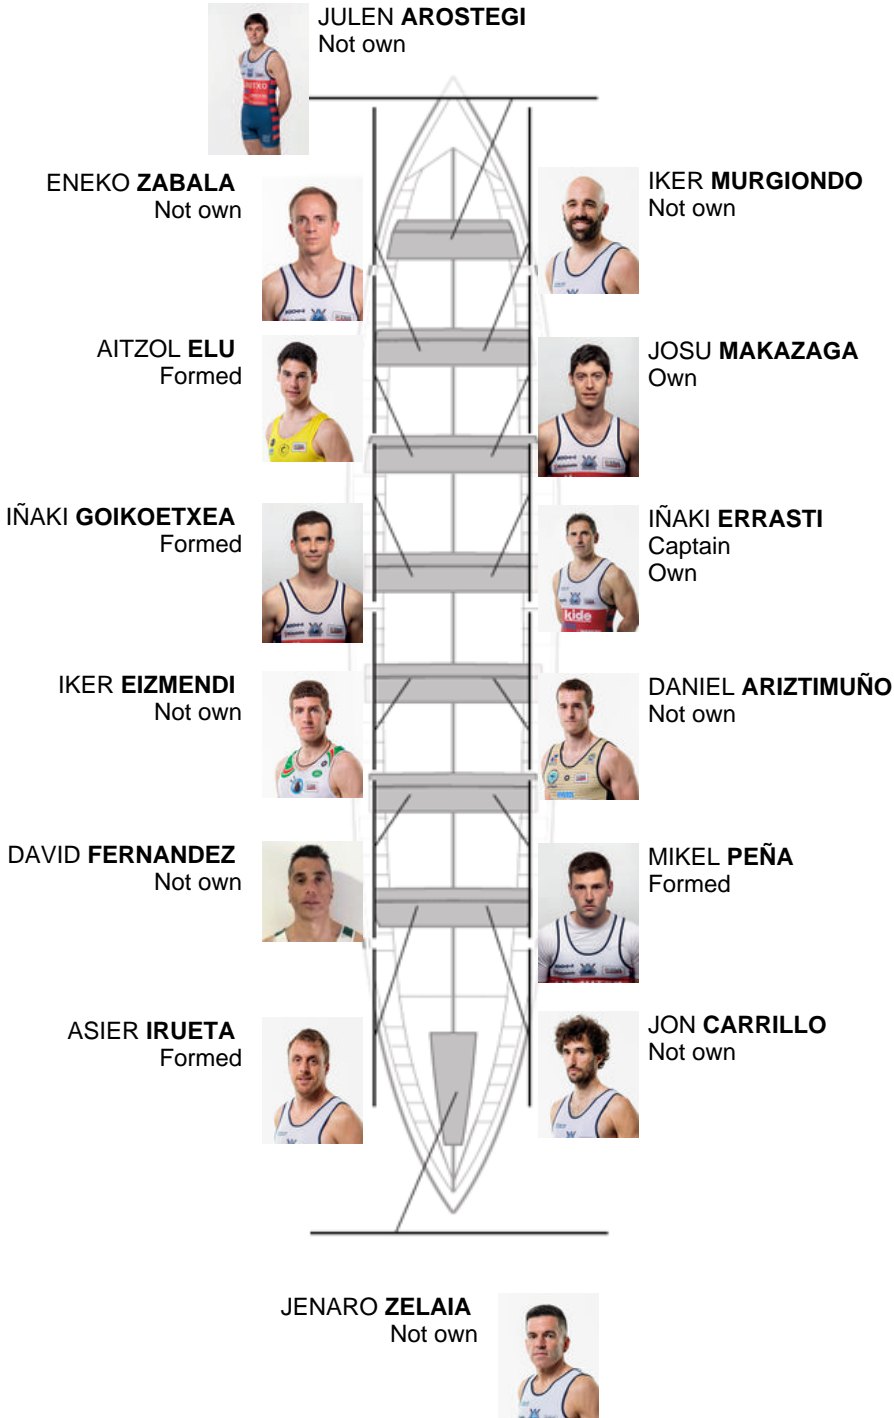

	Club	Time	Dif.	%	Points
8	ONDARROA KIDE	20:30,28	00:28.67	102.38%	5

Coach  
IÑAKI  
ERRASTI

Delegate  
JOSU  
ELU SOLABARRIETA

Firma y sello

Subtitutes

Blipper  
~~ENEKO ZABALA~~  
Notmed

Formed:4  
Own: 2  
Not own: 8