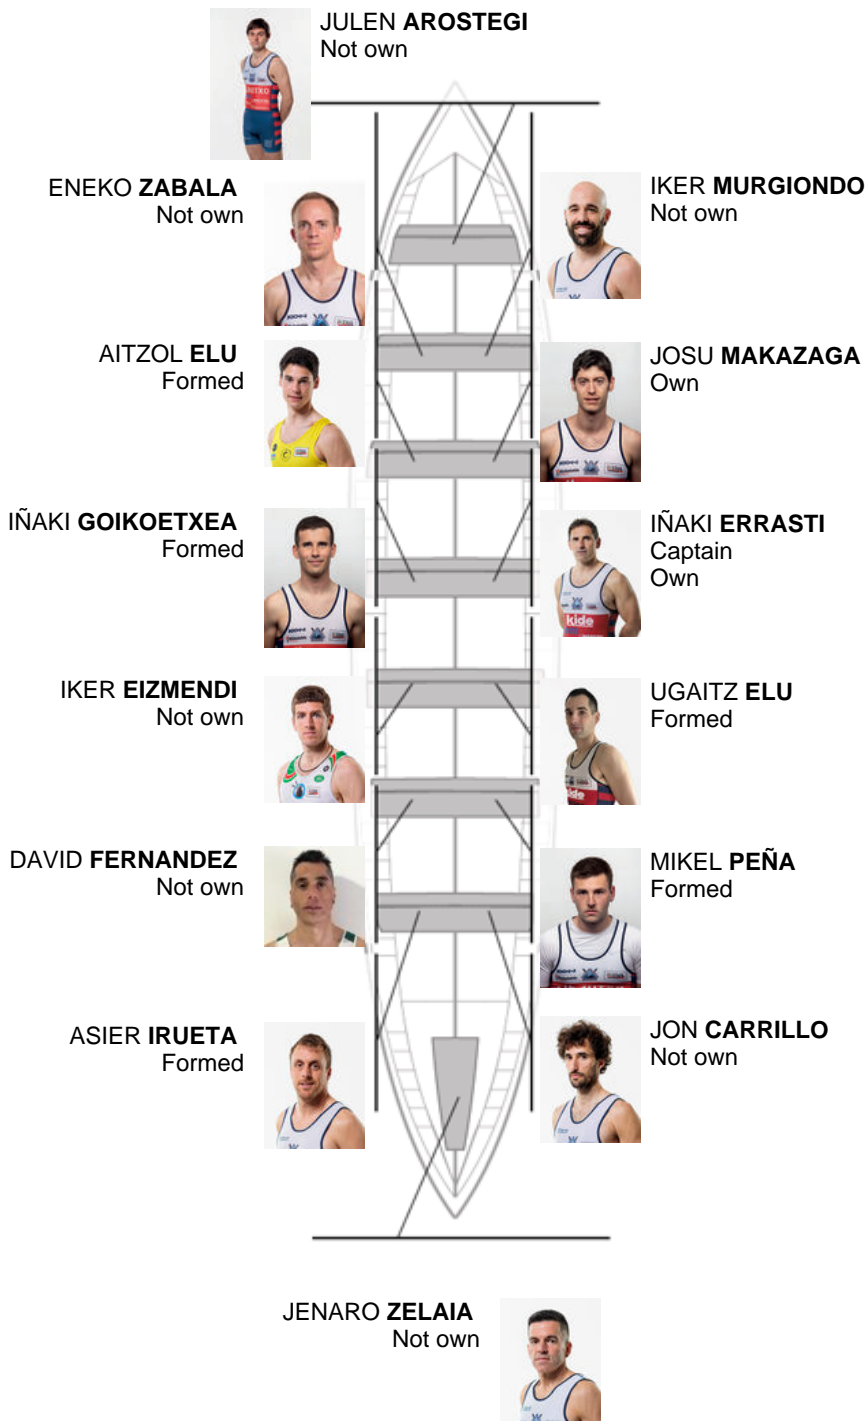

	Club	Time	Dif.	%	Points
6	ONDARROA KIDE	20:14,04	00:28.00	102.36%	7

Coach
IÑAKI
ERRASTI

Delegate
JON
BURGAÑA
MANCISIDOR

Firma y sello

Subtitutes

Blipper
~~ERRASTI~~
~~ERRASTI~~
Notmed

Formed:5
Own: 2
Not own: 7